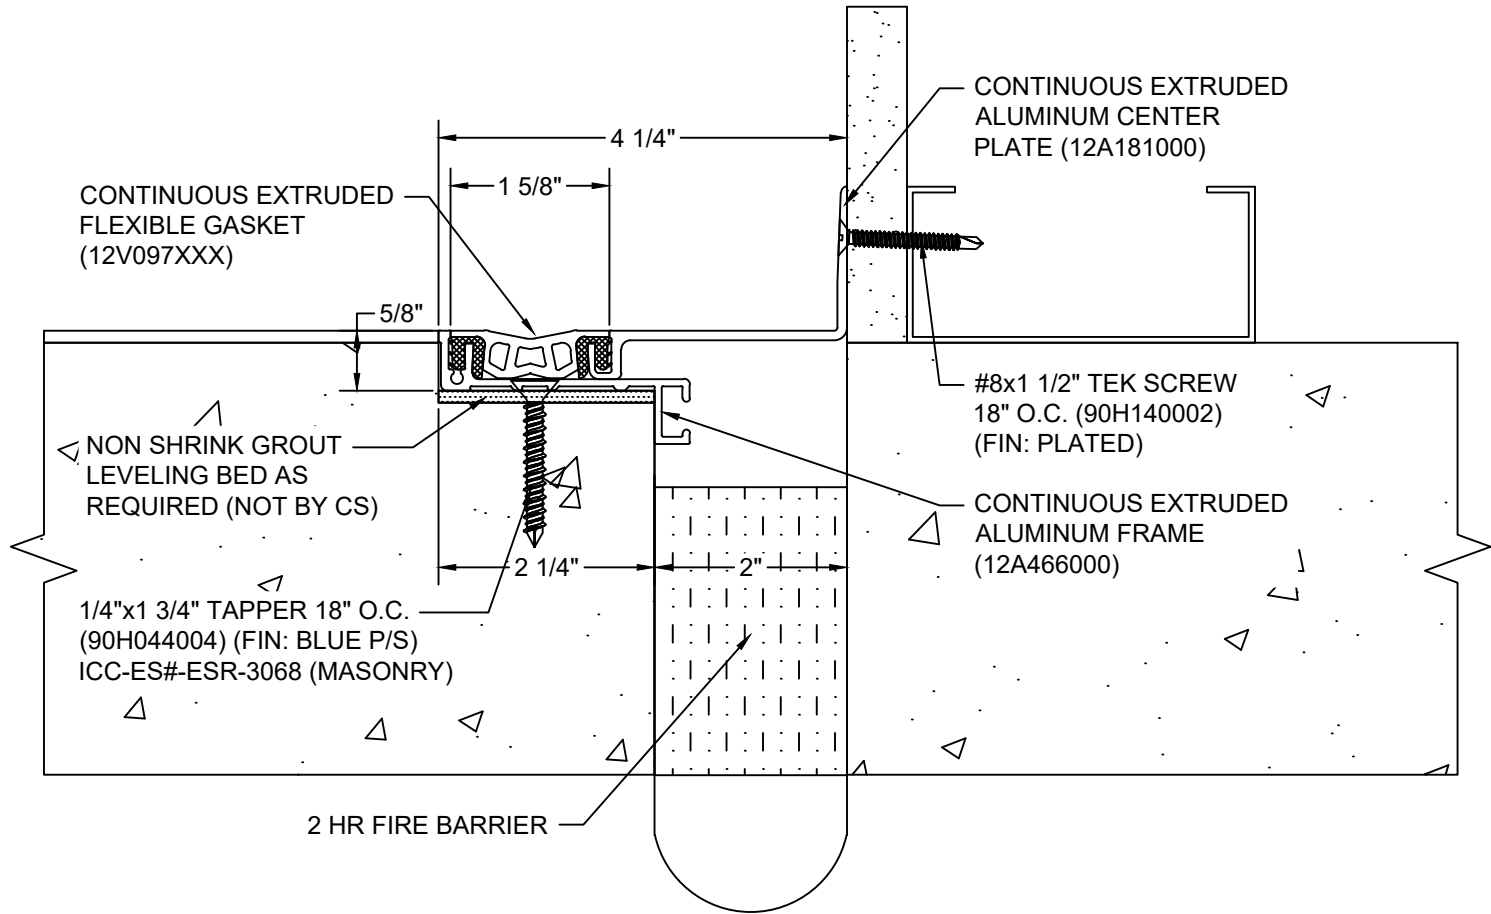

Model: GTPW-200 W/ FB

CS Construction Specialties®
www.c-sgroup.com
6696 Route 405 Highway, Muncy, PA 17756
Phone: (800) 233-8493 / Fax: (570) 546-8022
895 Lakefront Promenade, Mississauga, Ontario L5E 2C2 Canada
Phone: (888) 895-8955 / Fax: (905) 274-6241

© Copyright 2018 Construction Specialties, Inc.

PROJECT:	SCALE: NTS
CUSTOMER:	DATE:
LOCATION:	JOB NO.:
DRAWN BY:	SHEET NO.: