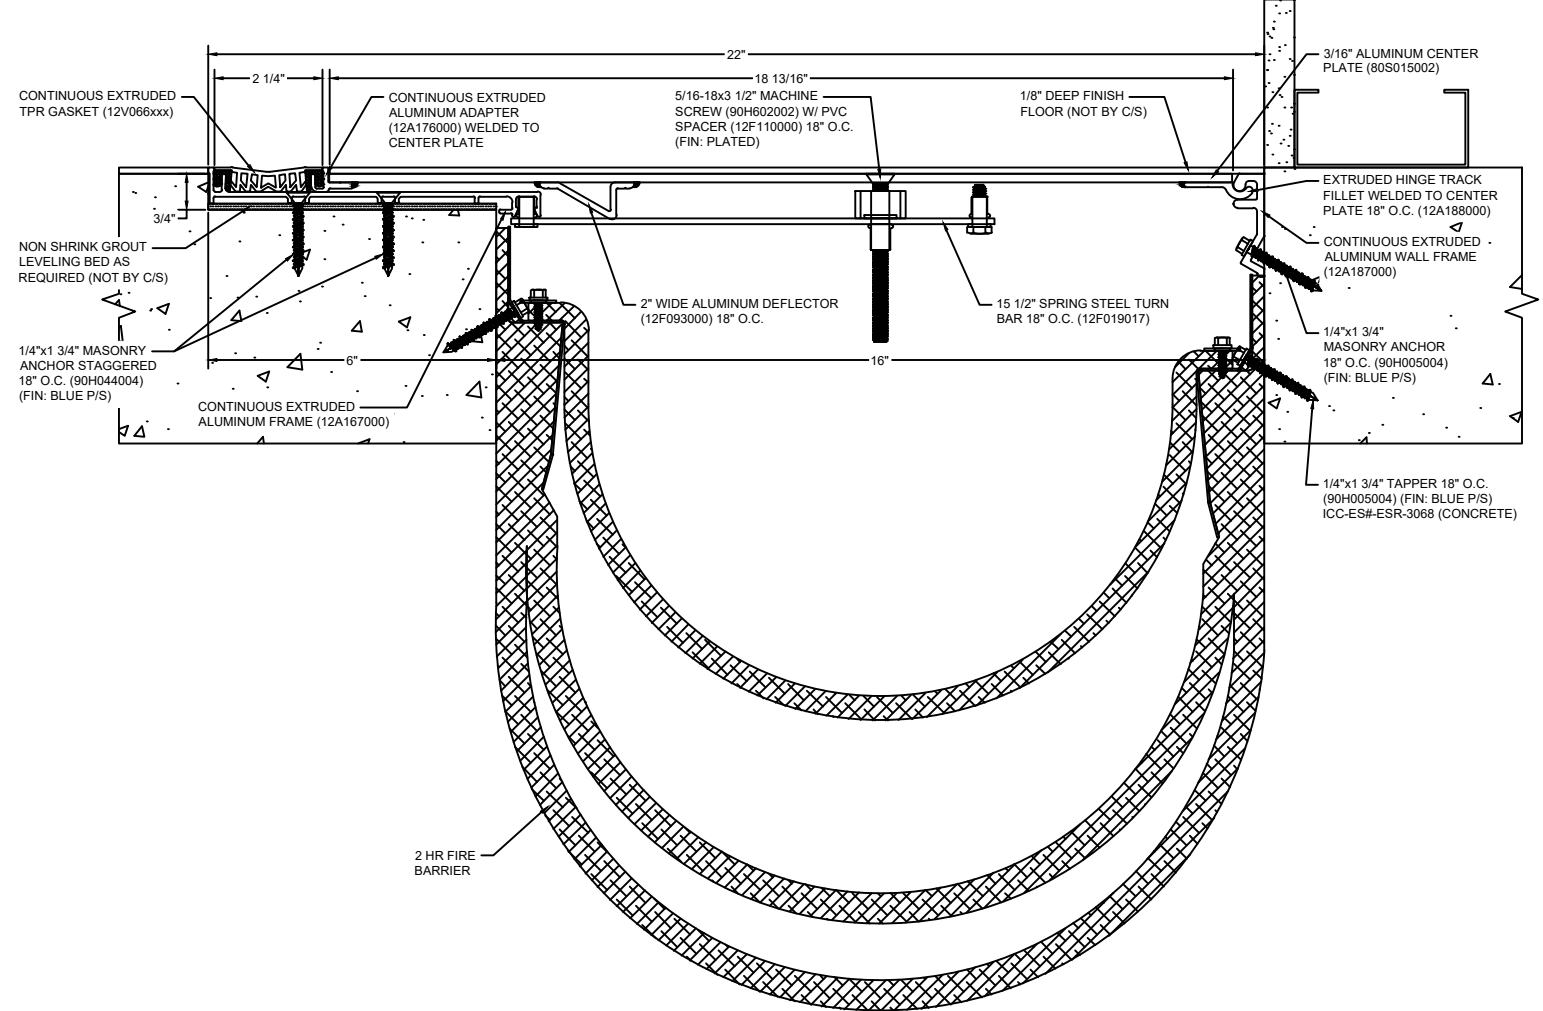

Model: SGRW-1600 W/ FB

Construction Specialties®
www.c-sgroup.com
6696 Route 405 Highway, Muncy, PA 17756
Phone: (800) 233-8493 / Fax: (570) 546-8022
895 Lakefront Promenade, Mississauga, Ontario L5E 2C2 Canada
Phone: (888) 895-8955 / Fax: (905) 274-6241

© Copyright 2018 Construction Specialties, Inc.

PROJECT:	
CUSTOMER:	
LOCATION:	
DRAWN BY:	

SCALE:	NTS
DATE:	
JOB NO.:	
SHEET NO.: