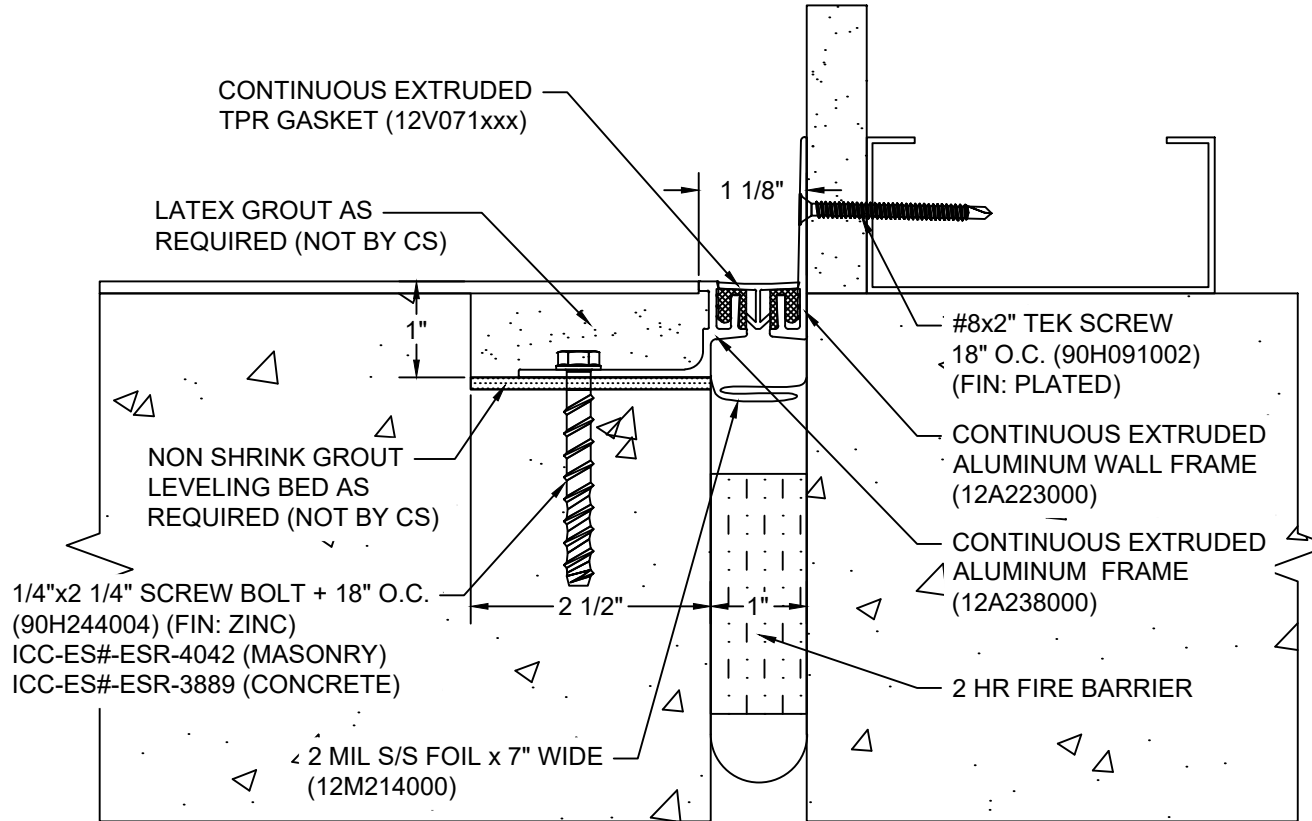

Model: GFTW-100X1 W/ FB

CS Construction Specialties®
www.c-sgroup.com
6696 Route 405 Highway, Muncy, PA 17756
Phone: (800) 233-8493 / Fax: (570) 546-8022
895 Lakefront Promenade, Mississauga, Ontario L5E 2C2 Canada
Phone: (888) 895-8955 / Fax: (905) 274-6241

© Copyright 2018 Construction Specialties, Inc.

PROJECT:	SCALE: NTS
CUSTOMER:	DATE:
LOCATION:	JOB NO.:
DRAWN BY:	SHEET NO.: