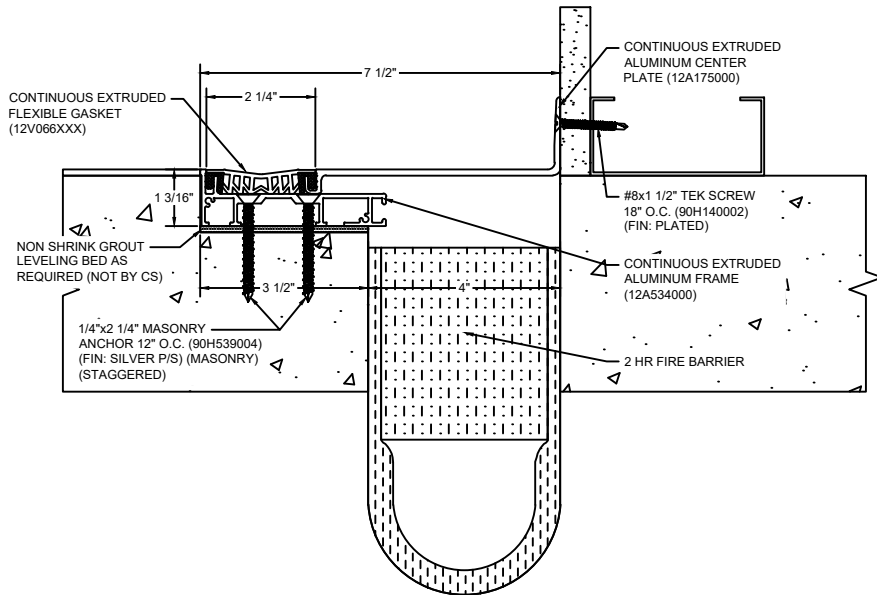

Model: DGTPW-400 W/ FB

Construction Specialties® www.c-sgroup.com 6696 Route 405 Highway, Muncy, PA 17756 Phone: (800) 233-8493 / Fax: (570) 546-8022 895 Lakefront Promenade, Mississauga, Ontario L5E 2C2 Canada Phone: (888) 895-8955 / Fax: (905) 274-6241	© Copyright 2018 Construction Specialties, Inc.	PROJECT:	SCALE: NTS
		CUSTOMER:	DATE:
		LOCATION:	JOB NO.:
		DRAWN BY:	SHEET NO.: