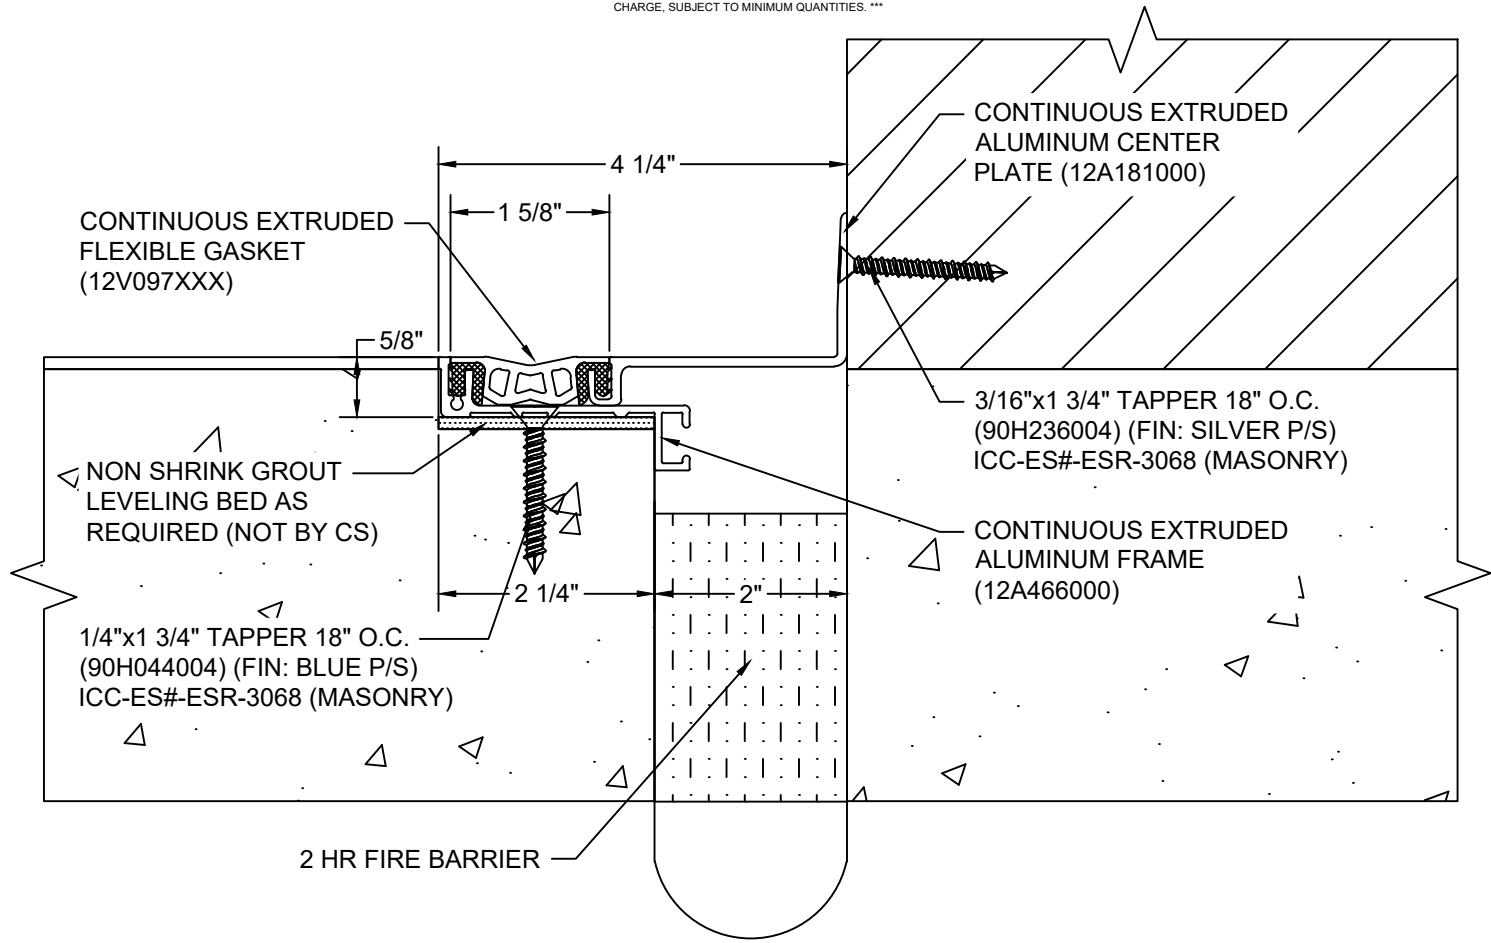

Model: GTPW-200HD W/ FB

Construction Specialties®

www.c-sgroup.com

6696 Route 405 Highway, Muncy, PA 17756
Phone: (800) 233-8493 / Fax: (570) 546-8022

895 Lakefront Promenade, Mississauga, Ontario L5E 2C2 Canada
Phone: (888) 895-8955 / Fax: (905) 274-6241

© Copyright 2018 Construction Specialties, Inc.

PROJECT:	SCALE: NTS
CUSTOMER:	DATE:
LOCATION:	JOB NO.:
DRAWN BY:	SHEET NO.: