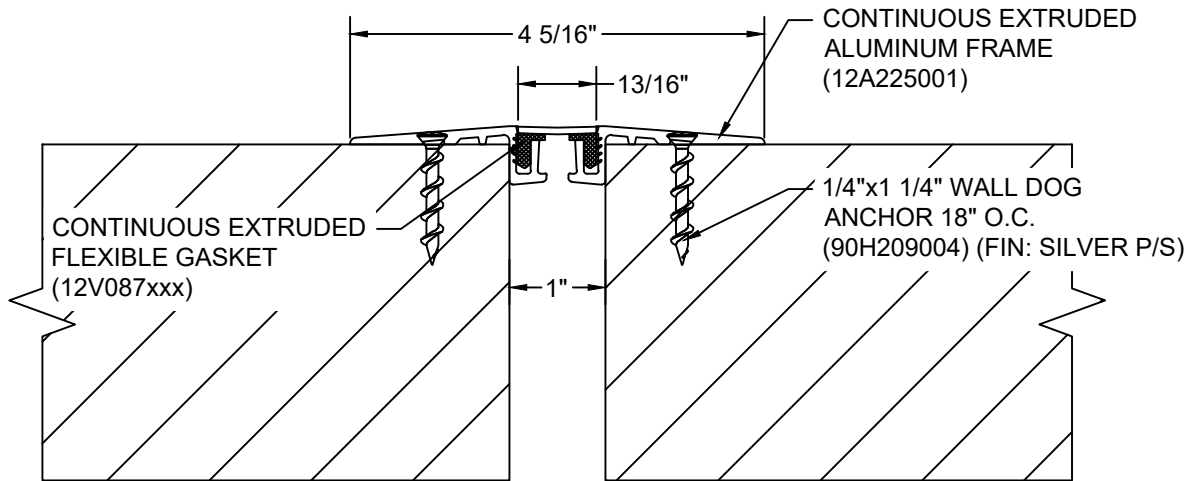

Model: GFS-100WL

CS **Construction Specialties**®
www.c-sgroup.com
6696 Route 405 Highway, Muncy, PA 17756
Phone: (800) 233-8493 / Fax: (570) 546-8022

895 Lakefront Promenade, Mississauga, Ontario L5E 2C2 Canada
Phone: (888) 895-8955 / Fax: (905) 274-6241

© Copyright 2016 Construction Specialties, Inc.

PROJECT:	SCALE: NTS
CUSTOMER:	DATE:
LOCATION:	JOB NO.:
DRAWN BY:	SHEET NO.: