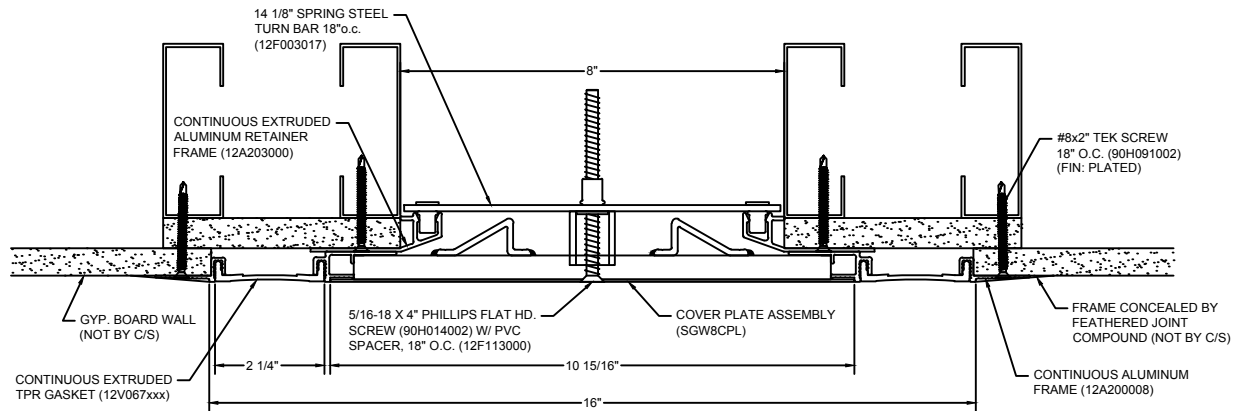

108 BLACK 232 WHITE **AVAILABLE COLORS:** 270 GREIGE 136 GRAY

*** CUSTOM COLORS ARE AVAILABLE AT AN ADDITIONAL CHARGE, SUBJECT TO MINIMUM QUANTITIES. ***

Model: SGW-800

CS Construction Specialties®
www.c-sgroup.com
 6696 Route 405 Highway, Muncy, PA 17756
 Phone: (800) 233-8493 / Fax: (570) 546-8022