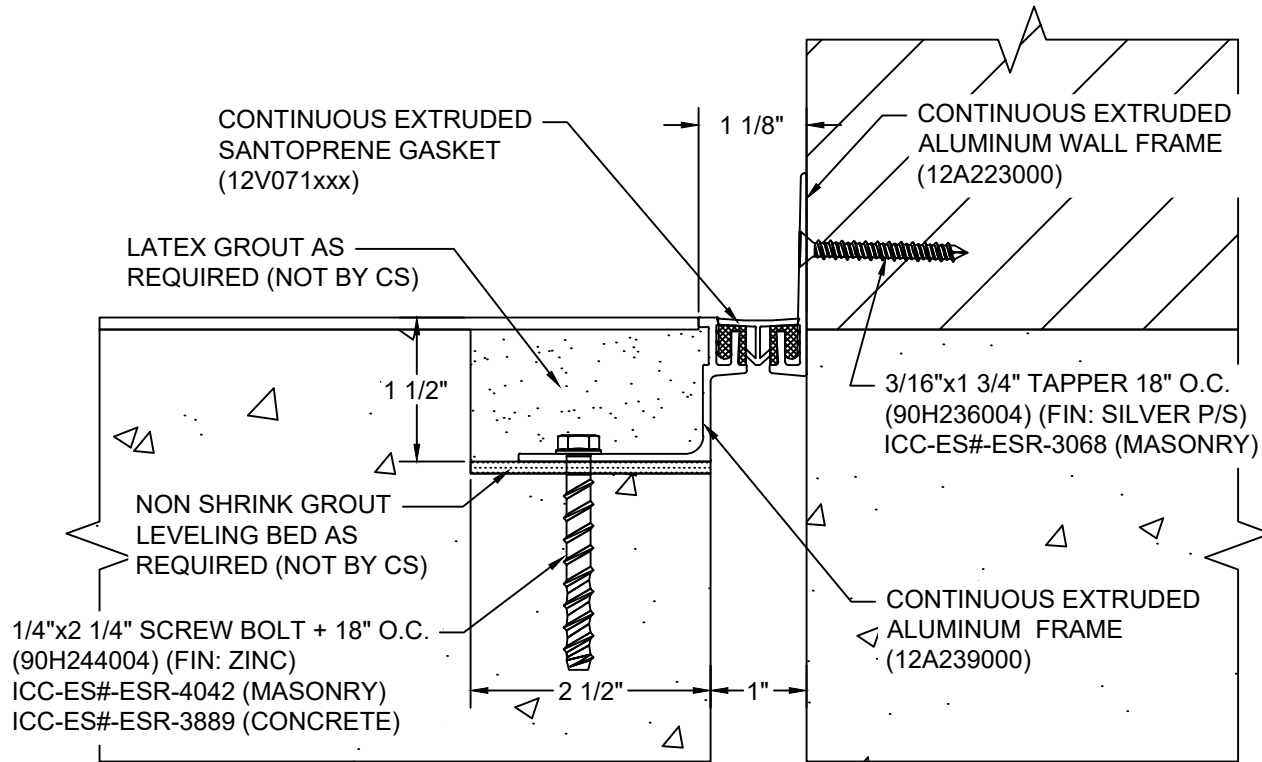

Model: GFTW-100X1.5

Construction Specialties
www.c-sgroup.com
6696 Route 405 Highway, Muncy, PA 17756
Phone: (800) 233-8493 / Fax: (570) 546-8022

895 Lakefront Promenade, Mississauga, Ontario L5E 2C2 Canada
Phone: (888) 895-8955 / Fax: (905) 274-6241

© Copyright 2016 Construction Specialties, Inc.

PROJECT:	SCALE: NTS
CUSTOMER:	DATE:
LOCATION:	JOB NO.:
DRAWN BY:	SHEET NO.: