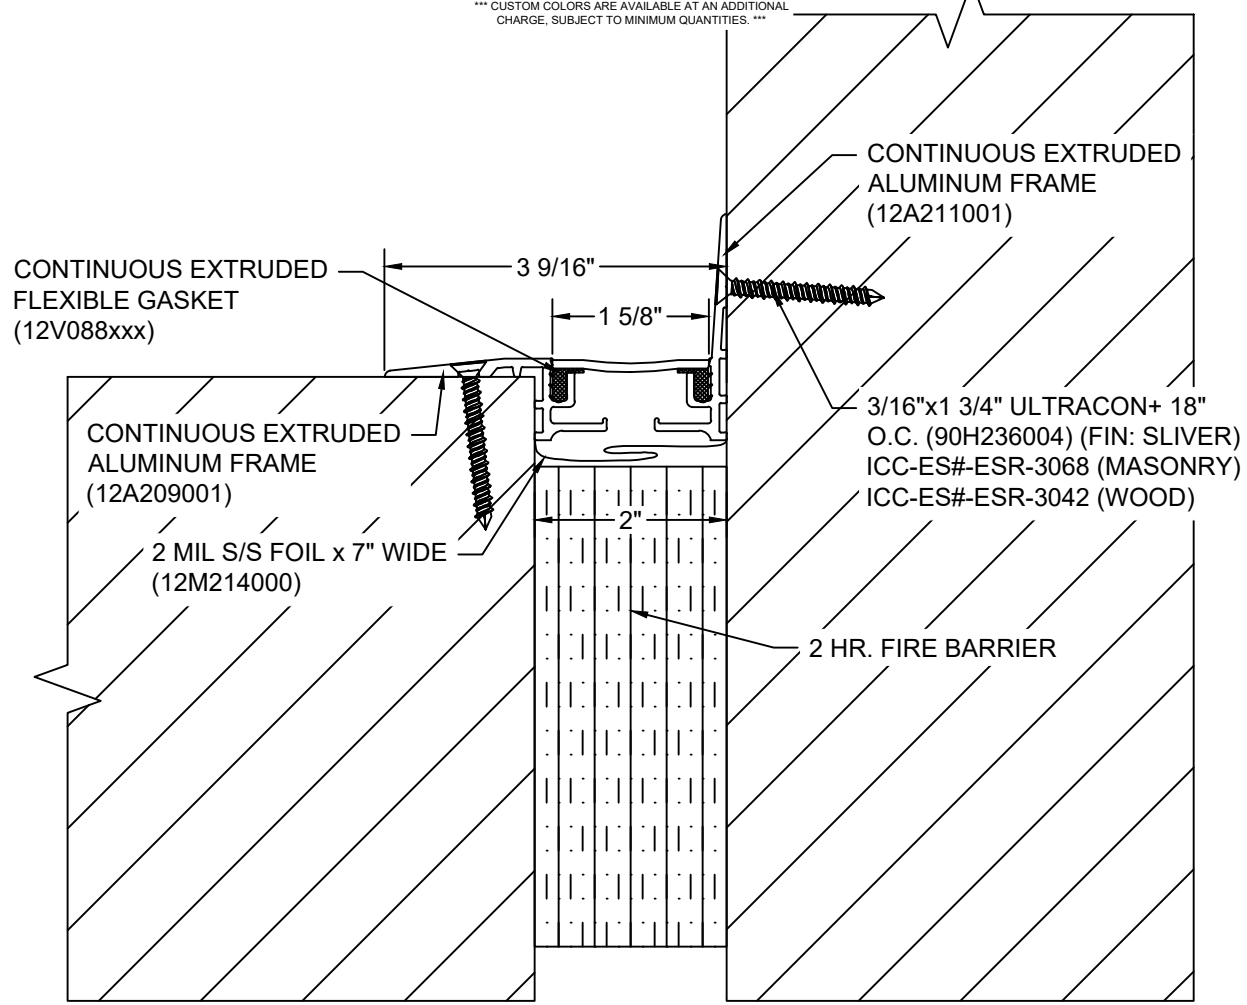

Model: GFSW-200WL W/ FB

Construction Specialties®

www.c-sgroup.com

6696 Route 405 Highway, Muncy, PA 17756
Phone: (800) 233-8493 / Fax: (570) 546-8022

895 Lakefront Promenade, Mississauga, Ontario L5E 2C2 Canada
Phone: (888) 895-8955 / Fax: (905) 274-6241

© Copyright 2018 Construction Specialties, Inc.

PROJECT:	SCALE: NTS
CUSTOMER:	DATE:
LOCATION:	JOB NO.:
DRAWN BY:	SHEET NO.: