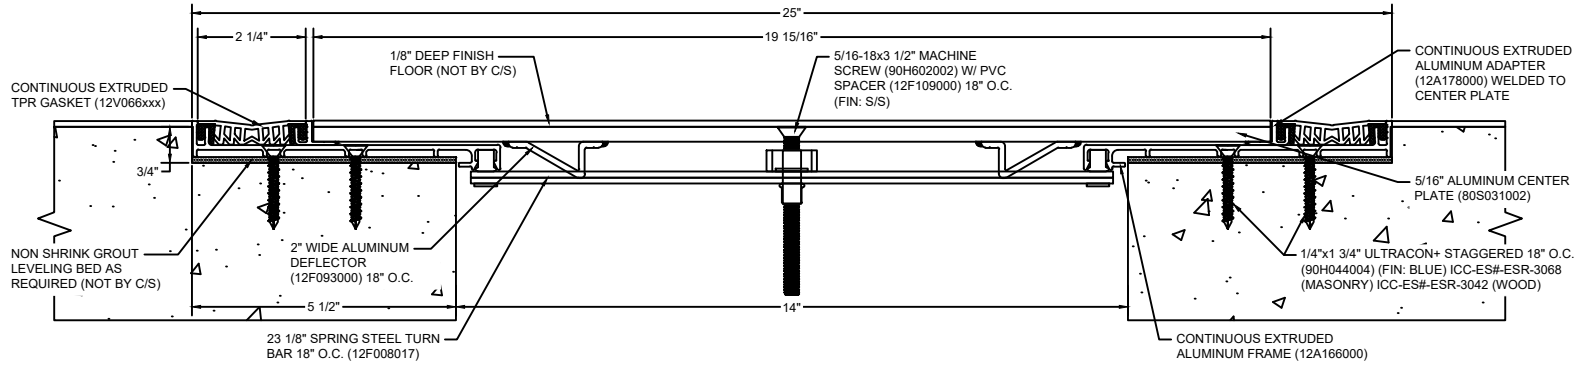

Model: SGR-1400

CS Construction Specialties®
www.c-sgroup.com
6696 Route 405 Highway, Muncy, PA 17756
Phone: (800) 233-8493 / Fax: (570) 546-8022
895 Lakefront Promenade, Mississauga, Ontario L5E 2C2 Canada
Phone: (888) 895-8955 / Fax: (905) 274-6241

© Copyright 2018 Construction Specialties, Inc.

PROJECT:	
CUSTOMER:	
LOCATION:	
DRAWN BY:	

SCALE:	NTS
DATE:	
JOB NO.:	
SHEET NO.: