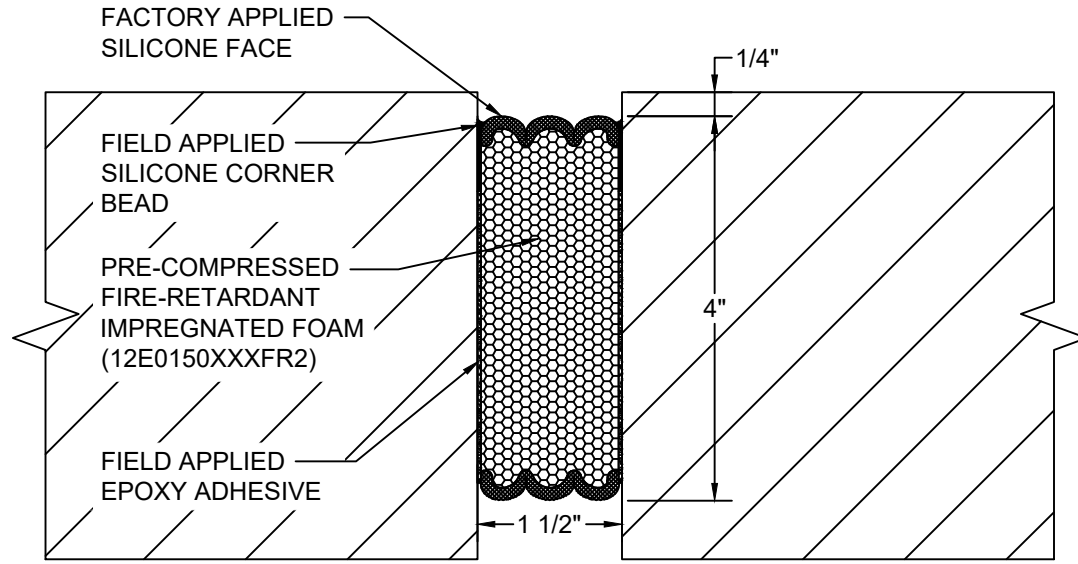

AVAILABLE COLORS:

*** COLORS SHOWN ARE A CLOSE APPROXIMATION OF SILICONE COLORS. THE MOST ACCURATE COLOR WILL BE FOUND VIEWING ACTUAL SILICONE SAMPLES. ***

Model: 2VFR-150

Construction Specialties®
www.c-sgroup.com
 6696 Route 405 Highway, Muncy, PA 17756
 Phone: (800) 233-8493 / Fax: (570) 546-8022
 895 Lakefront Promenade, Mississauga, Ontario L5E 2C2 Canada
 Phone: (888) 895-8955 / Fax: (905) 274-6241