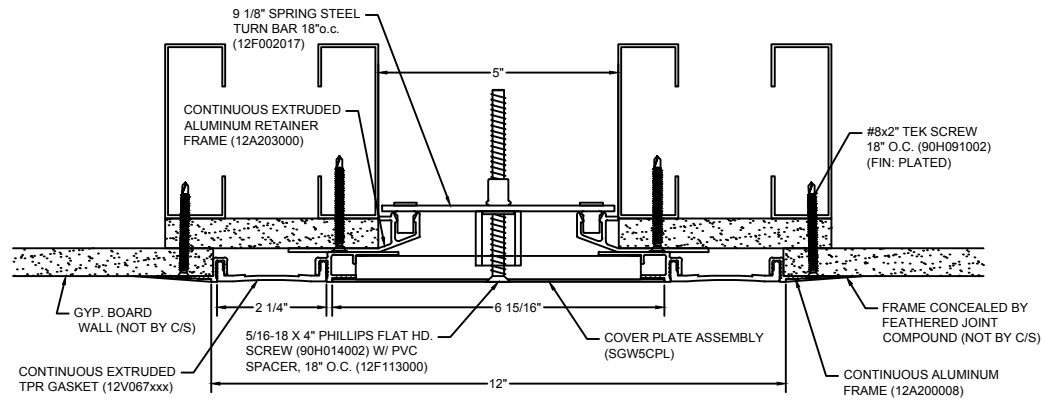

108 BLACK 232 WHITE **AVAILABLE COLORS:** 270 GREIGE 136 GRAY

*** CUSTOM COLORS ARE AVAILABLE AT AN ADDITIONAL CHARGE, SUBJECT TO MINIMUM QUANTITIES. ***

Model: SGW-500

CS Construction Specialties
www.c-sgroup.com
 6696 Route 405 Highway, Muncy, PA 17756
 Phone: (800) 233-8493 / Fax: (570) 546-8022