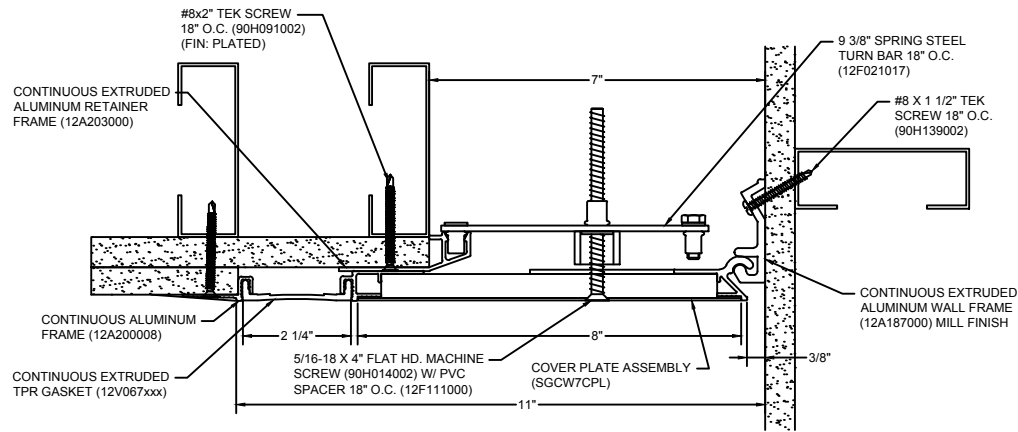

108 BLACK 232 WHITE **AVAILABLE COLORS:** 270 GREIGE 136 GRAY

*** CUSTOM COLORS ARE AVAILABLE AT AN ADDITIONAL CHARGE, SUBJECT TO MINIMUM QUANTITIES. ***

Model: SGWC-700

CS **Construction Specialties**
www.c-sgroup.com
 6696 Route 405 Highway, Muncy, PA 17756
 Phone: (800) 233-8493 / Fax: (570) 546-8022