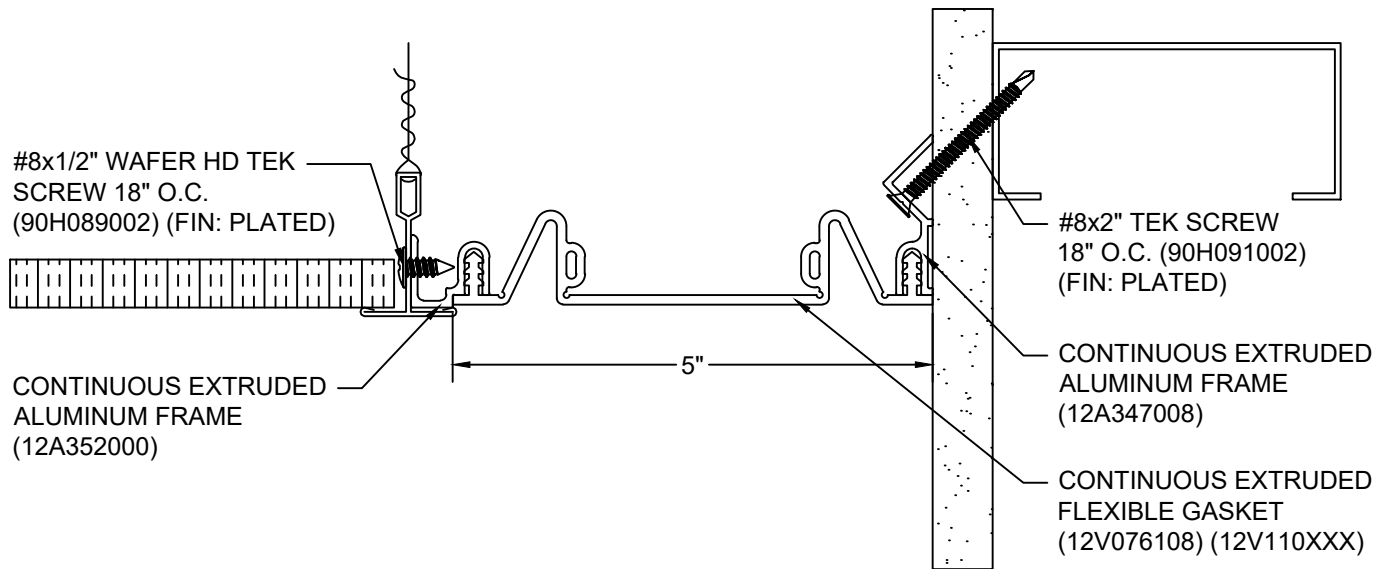

AVAILABLE COLORS:

108 BLACK	270 GREIGE
136 GRAY	232 WHITE

CUSTOM COLORS ARE AVAILABLE AT AN ADDITIONAL CHARGE, SUBJECT TO MINIMUM QUANTITIES.

Model: FCFC-500

Construction Specialties
www.c-sgroup.com

6696 Route 405 Highway, Muncy, PA 17756
Phone: (800) 233-8493 / Fax: (570) 546-8022

PROJECT:	SCALE: 1:2
CUSTOMER:	DATE:
LOCATION:	JOB NO.:
DRAWN BY:	SHEET NO.: