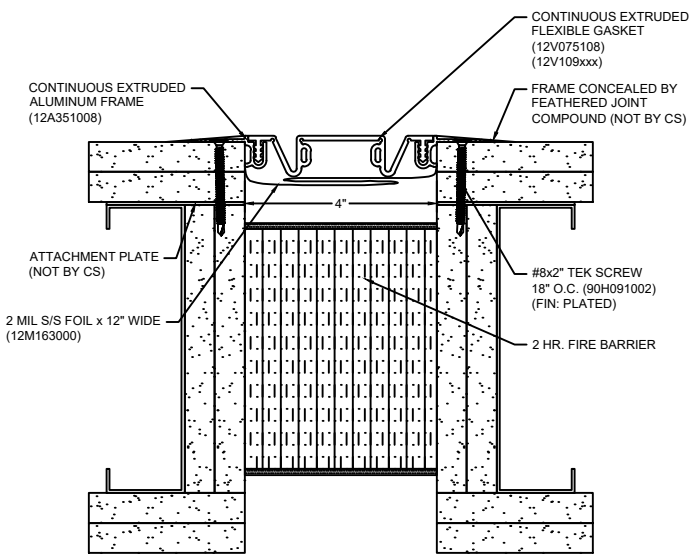

Model: FWF-400 W/ FB

Construction Specialties® www.c-sgroup.com 6696 Route 405 Highway, Muncy, PA 17756 Phone: (800) 233-8493 / Fax: (570) 546-8022 895 Lakefront Promenade, Mississauga, Ontario L5E 2C2 Canada Phone: (888) 895-8955 / Fax: (905) 274-6241	© Copyright 2018 Construction Specialties, Inc.	PROJECT:	SCALE: NTS
		CUSTOMER:	DATE:
		LOCATION:	JOB NO.:
		DRAWN BY:	SHEET NO.: