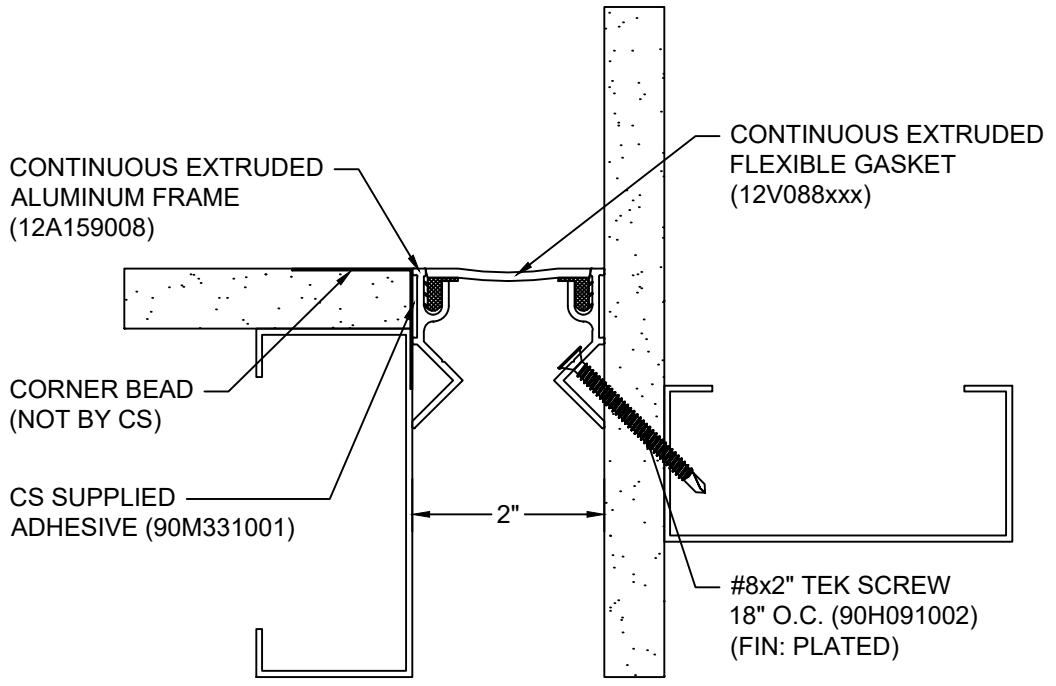

Model: FWFC-200M

CS Construction Specialties®
www.c-sgroup.com
6696 Route 405 Highway, Muncy, PA 17756
Phone: (800) 233-8493 / Fax: (570) 546-8022
895 Lakefront Promenade, Mississauga, Ontario L5E 2C2 Canada
Phone: (888) 895-8955 / Fax: (905) 274-6241

© Copyright 2018 Construction Specialties, Inc.

PROJECT:	SCALE: NTS
CUSTOMER:	DATE:
LOCATION:	JOB NO.:
DRAWN BY:	SHEET NO.: