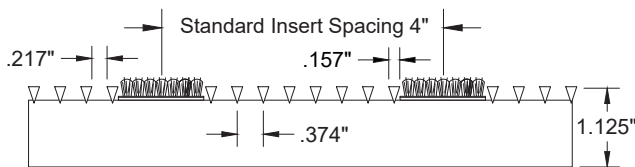

GridLine® with Inserts

Product Details

- Product depths:

INSERT TYPE	MODEL	5/8" (15.9mm)	1 1/8" (28.6mm)
Carpet	G6PC		●
Recycled Rubber	G62RR		●
SlipNOT	G6SN	●	●

Additional depths available, contact your local representative for more details.

- Product dimensions:

TYPE	WIDTH	STANDARD SPACING	ON-CENTER SPACING
Wire	.157" (3.9mm)	.217" (5.5mm)	.374" (9.5mm)
Inserts	1.25" (31.8mm)	2.75" (69.9mm)	4" (101.6mm)

- Alloy options:
  - Standard: Type 304, #4 Finish
  - Optional: Type 316, #4 Finish

Connection Details

Certifications/Testing

- Rolling Load Capacity
  - Standard 500 lb/wheel
  - Deep Pit Frame Applications 300 lb/wheel
- ASTM D-2047-96 SCOF: 0.60 Wet
- LEED EQ credit 5
- Low VOC Emissions Certificate – Intertek Clean Air Gold (CDPH 01350 v1.2)
- Approved for applications where automobiles will periodically drive over them.

Lockdown Options