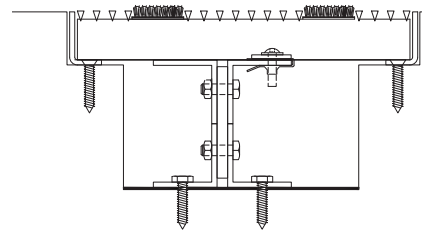

## Connection Details

## Lockdown Options

Welded tab

## Mounting Options

- No Frame

Level base frame w/optional drain pan

Deep pit frame w/optional drain pan (1 1/8" depth only)