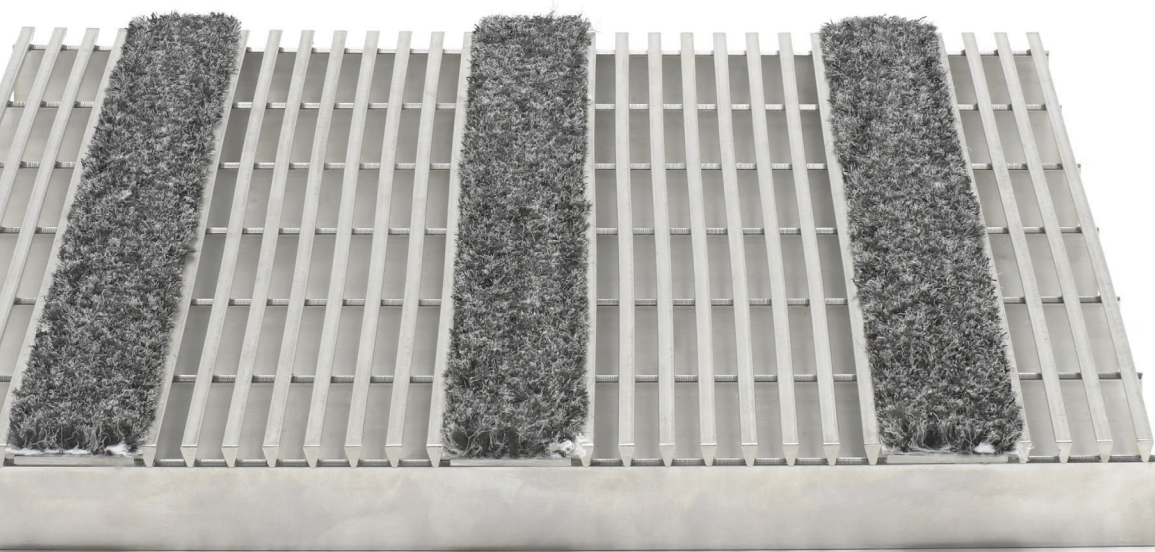

## GridLine® with Inserts

Model G62C

A variation on our classic GridLine® system, GridLine with Inserts features your choice of carpet, recycled rubber or SlipNOT inserts evenly spaced between stainless steel wires. This high-end, heavy-duty grid system effectively removes dirt and debris at the entrance. It protects interior flooring and carpets by trapping incoming dirt and debris from pedestrian shoes. Perfect for areas with excessive rain or snow, designers and owners love the high-tech appearance of the satin finish, and building owners love the durability of stainless steel combined with easy maintenance.

### Advantages

- Insert options provide extra slip-resistance and scraping capabilities
- High-end, high-tech appearance
- Extremely durable
- Easy maintenance
- Coordinates with surrounding stainless steel accents

### Applications

- Interior and exterior entries
- Vestibules
- Regions that see excessive rain and/or snow

## Product Details

- Product depths:

INSERT TYPE	MODEL	5/8" (15.9mm)	1 1/8" (28.6mm)
Carpet	G6PC		●
Recycled Rubber	G62RR		●
SlipNOT	G6SN	●	●

Additional depths available, contact your local representative for more details.