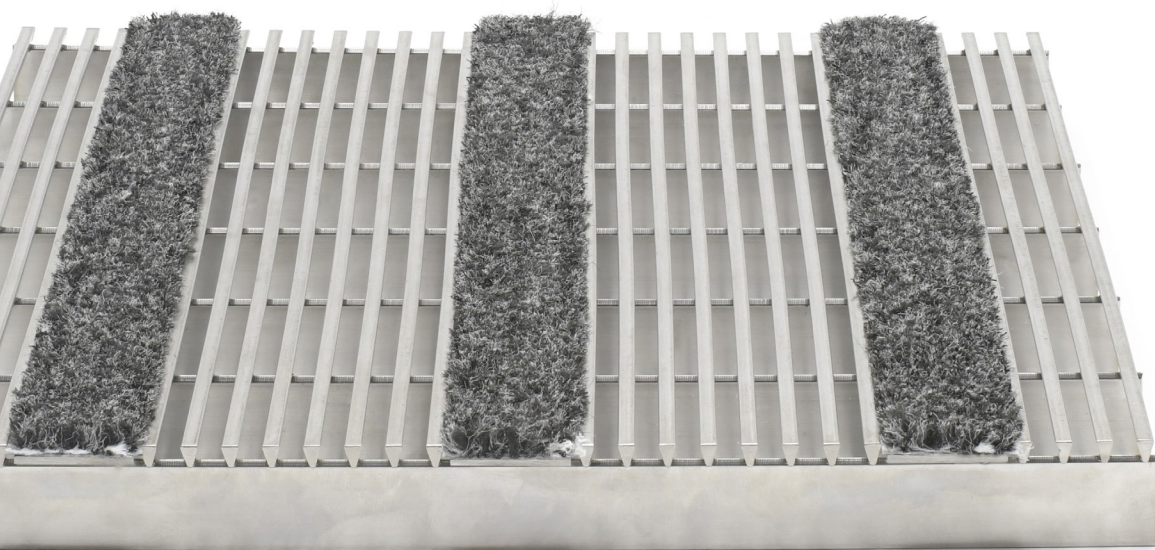

## GridLine® with Inserts

Model G62C

A variation on our classic GridLine® system, GridLine with Inserts features your choice of carpet, recycled rubber or SlipNOT inserts evenly spaced between stainless steel wires. This high-end, heavy-duty grid system effectively removes dirt and debris at the entrance. It protects interior flooring and carpets by trapping incoming dirt and debris from pedestrian shoes. Perfect for areas with excessive rain or snow, designers and owners love the high-tech appearance of the satin finish, and building owners love the durability of stainless steel combined with easy maintenance.

### Advantages

- Insert options provide extra slip-resistance and scraping capabilities
- High-end, high-tech appearance
- Extremely durable
- Easy maintenance
- Coordinates with surrounding stainless steel accents

### Applications

- Interior and exterior entries
- Vestibules
- Regions that see excessive rain and/or snow

## Product Details

- Product depths:

INSERT TYPE	MODEL	5/8" (15.9mm)	1 1/8" (28.6mm)
Carpet	G6PC		●
Recycled Rubber	G62RR		●
SlipNOT	G6SN	●	●

Additional depths available, contact your local representative for more details.