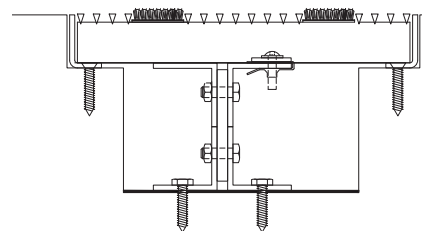

## Connection Details

## Lockdown Options

Welded tab

## Mounting Options

- No Frame

Level base frame w/optional drain pan

Deep pit frame w/optional drain pan  
(1 1/8" depth only)