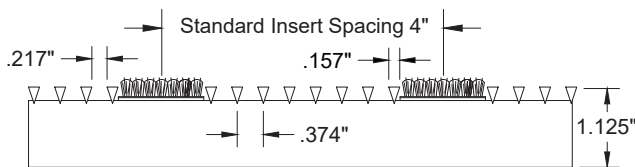

GridLine® with Inserts

Product Details

- Product depths:

INSERT TYPE	MODEL	5/8" (15.9mm)	1 1/8" (28.6mm)
Carpet	G6PC		●
Recycled Rubber	G62RR		●
SlipNOT	G6SN	●	●

Additional depths available, contact your local representative for more details.

- Product dimensions:

TYPE	WIDTH	STANDARD SPACING	ON-CENTER SPACING
Wire	.157" (3.9mm)	.217" (5.5mm)	.374" (9.5mm)
Inserts	1.25" (31.8mm)	2.75" (69.9mm)	4" (101.6mm)

- Alloy options:
  - Standard: Type 304, #4 Finish
  - Optional: Type 316, #4 Finish

Connection Details

Certifications/Testing

- Rolling Load Capacity
  - Standard 500 lb/wheel
  - Deep Pit Frame Applications 300 lb/wheel
- ASTM D-2047-96 SCOF: 0.60 Wet
- LEED EQ credit 5
- Low VOC Emissions Certificate – Intertek Clean Air Gold (CDPH 01350 v1.2)

Lockdown Options