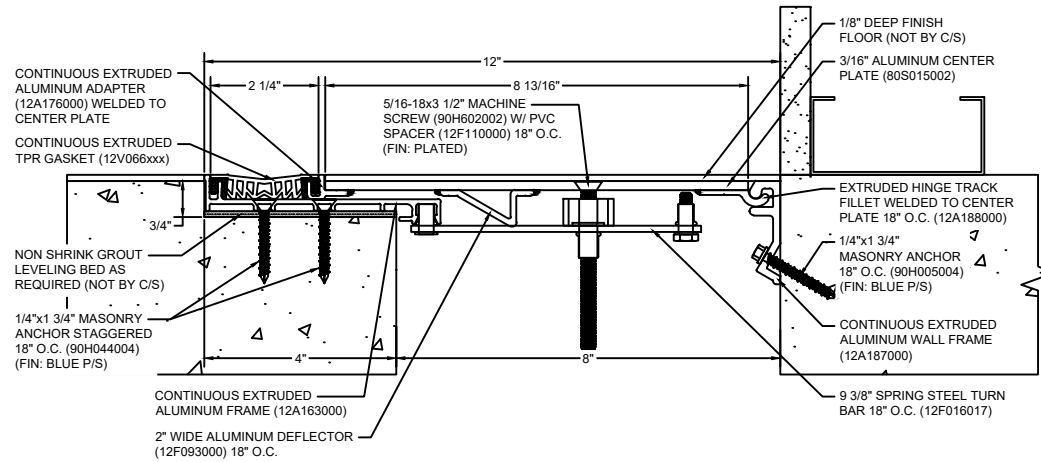

Model: SGRW-800

CS **Construction Specialties®**
www.c-sgroup.com
6696 Route 405 Highway, Muncy, PA 17756
Phone: (800) 233-8493 / Fax: (570) 546-8022

895 Lakefront Promenade, Mississauga, Ontario L5E 2C2 Canada
Phone: (888) 895-8955 / Fax: (905) 274-6241

© Copyright 2018 Construction Specialties, Inc.

PROJECT:	SCALE: NTS
CUSTOMER:	DATE:
LOCATION:	JOB NO.:
DRAWN BY:	SHEET NO.: