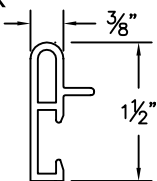

100% POLYPROPYLENE, DISPOSABLE FABRIC:

AVAILABLE IN COLORS:

- 1.- BEIGE
- 2.- LIGHT BLUE
- 3.- BOXED LEAF PATTERN
- 4.- IVY PATTERN

ON THE RIGHT TRACK

DRAWING BY: CDL

DATE: 08/14/2017

 **Cubicle Curtains**