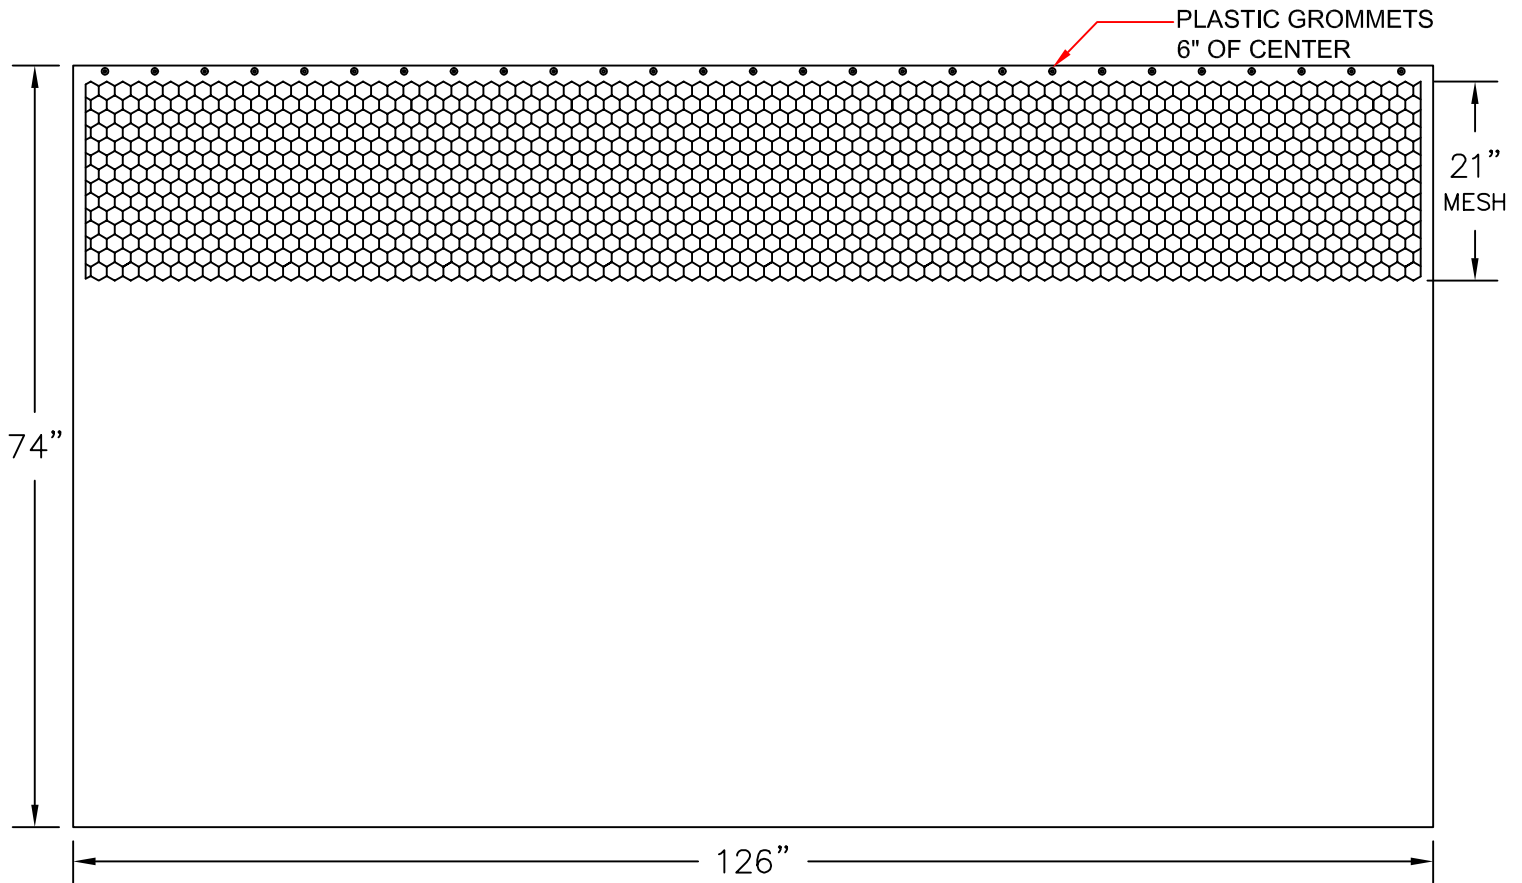

DISPOSABLE CURTAINS

100% POLYPROPYLENE, DISPOSABLE FABRIC:

AVAILABLE IN COLORS:

- 1.- BLUE
- 2.- GREEN
- 3.- BEIGE
- 4.- LIGHT BLUE

DRAWING BY: CDL

DATE: 08/14/2017

CS™ Cubicle Curtains

DISPOSABLE OTRT CURTAINS

100% POLYPROPYLENE, DISPOSABLE FABRIC:

AVAILABLE IN COLORS:

- 1.- BEIGE
- 2.- LIGHT BLUE
- 3.- BOXED LEAF PATTERN
- 4.- IVY PATTERN

ON THE RIGHT TRACK

DRAWING BY: CDL

DATE: 08/14/2017

 **Cubicle Curtains**