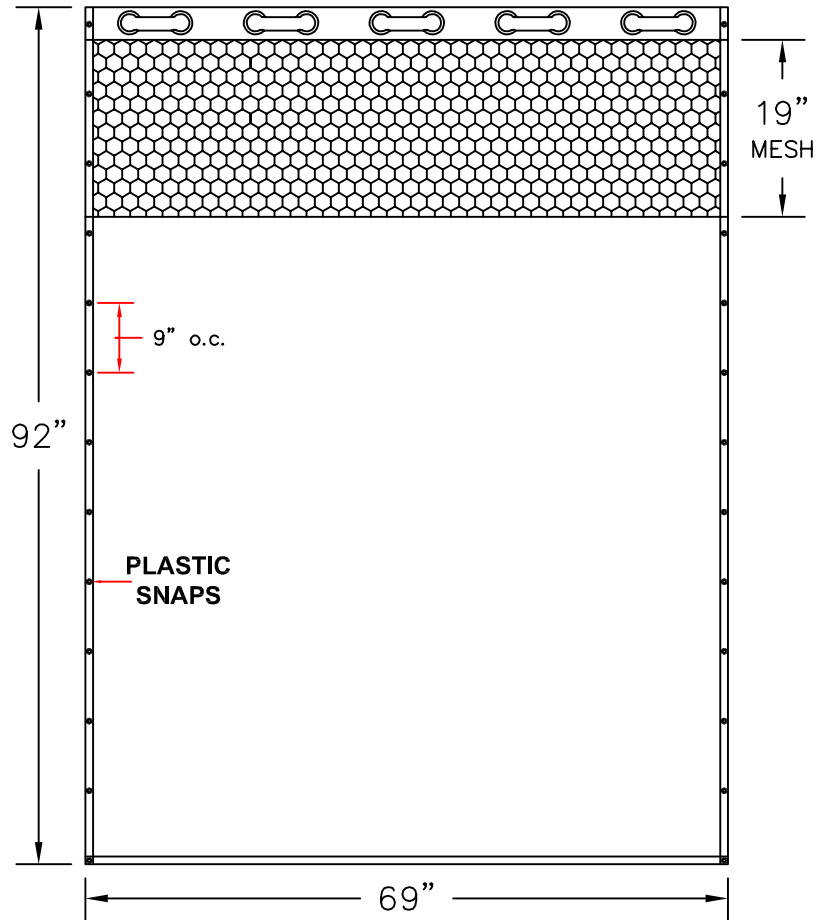

DISPOSABLE CURTAINS

100% POLYPROPYLENE, DISPOSABLE FABRIC:

AVAILABLE IN COLORS:

- 1.- BLUE
- 2.- GREEN
- 3.- BEIGE
- 4.- LIGHT BLUE

DRAWING BY: CDL

DATE: 08/14/2017

CS™ Cubicle Curtains

DISPOSABLE OTRT CURTAINS

100% POLYPROPYLENE, DISPOSABLE FABRIC:

AVAILABLE IN COLORS:

- 1.- BEIGE
- 2.- LIGHT BLUE
- 3.- BOXED LEAF PATTERN
- 4.- IVY PATTERN

ON THE RIGHT TRACK

DRAWING BY: CDL

DATE: 08/14/2017

 **Cubicle Curtains**