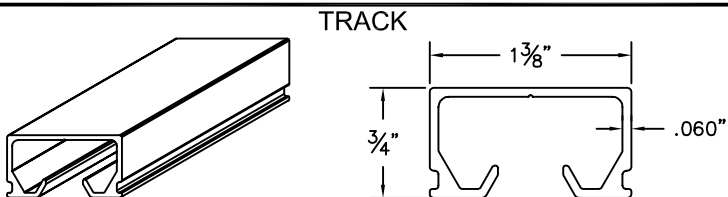

DRAWING BY: CDL

DATE: 08/14/2017

CS™ Cubicle Curtains