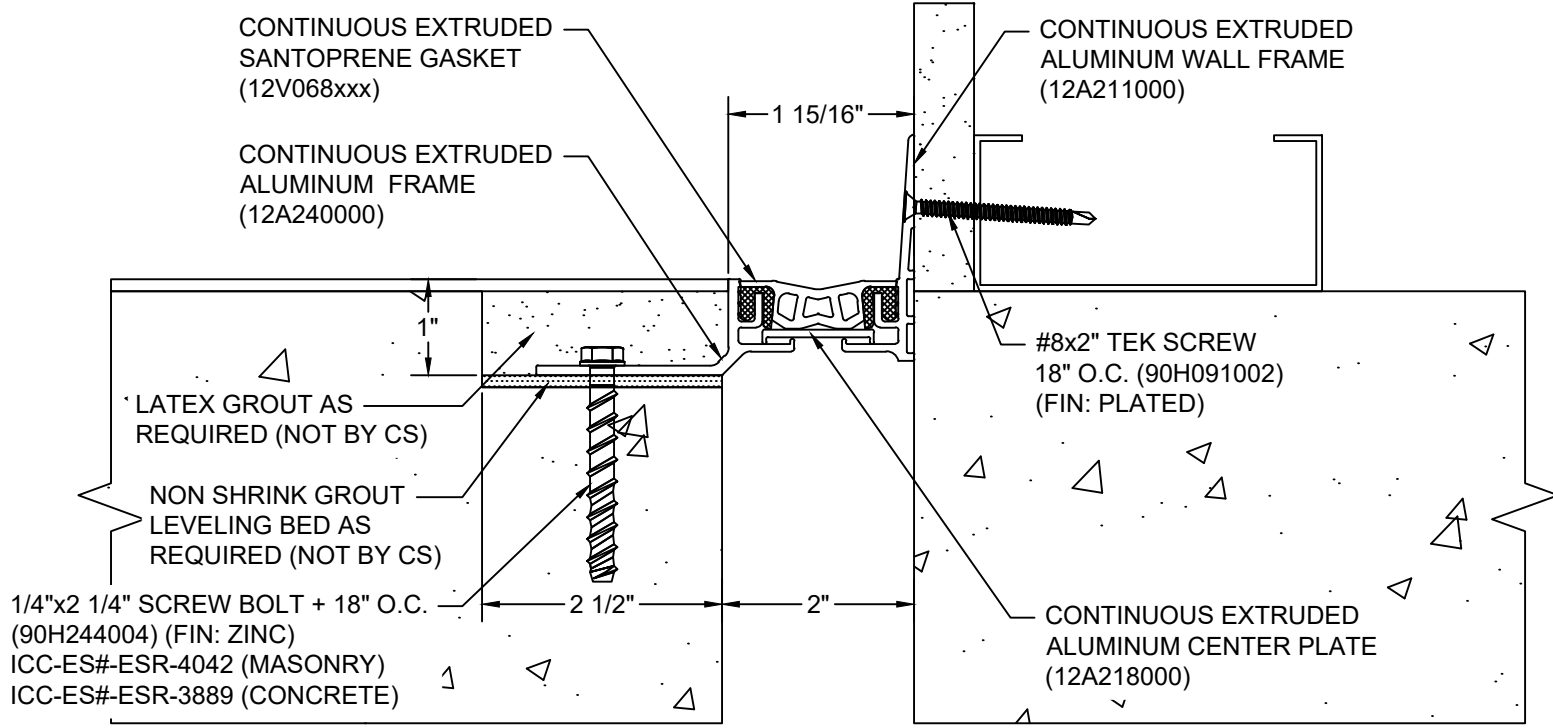

Model: GFTW-200X1

Construction Specialties
www.c-sgroup.com
6696 Route 405 Highway, Muncy, PA 17756
Phone: (800) 233-8493 / Fax: (570) 546-8022

895 Lakefront Promenade, Mississauga, Ontario L5E 2C2 Canada
Phone: (888) 895-8955 / Fax: (905) 274-6241

© Copyright 2016 Construction Specialties, Inc.

PROJECT:	SCALE: NTS
CUSTOMER:	DATE:
LOCATION:	JOB NO.:
DRAWN BY:	SHEET NO.: