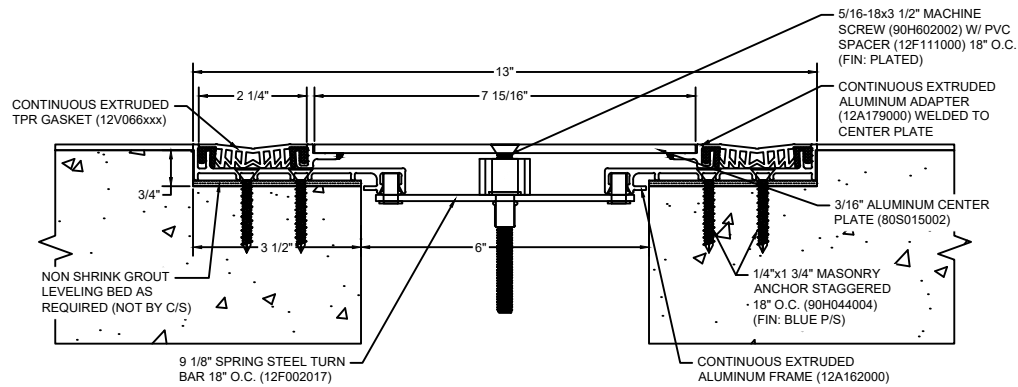

Model: SGP-600

CS Construction Specialties®
www.c-sgroup.com
6696 Route 405 Highway, Muncy, PA 17756
Phone: (800) 233-8493 / Fax: (570) 546-8022
895 Lakefront Promenade, Mississauga, Ontario L5E 2C2 Canada
Phone: (888) 895-8955 / Fax: (905) 274-6241

© Copyright 2018 Construction Specialties, Inc.

PROJECT:	SCALE: NTS
CUSTOMER:	DATE:
LOCATION:	JOB NO.:
DRAWN BY:	SHEET NO.: