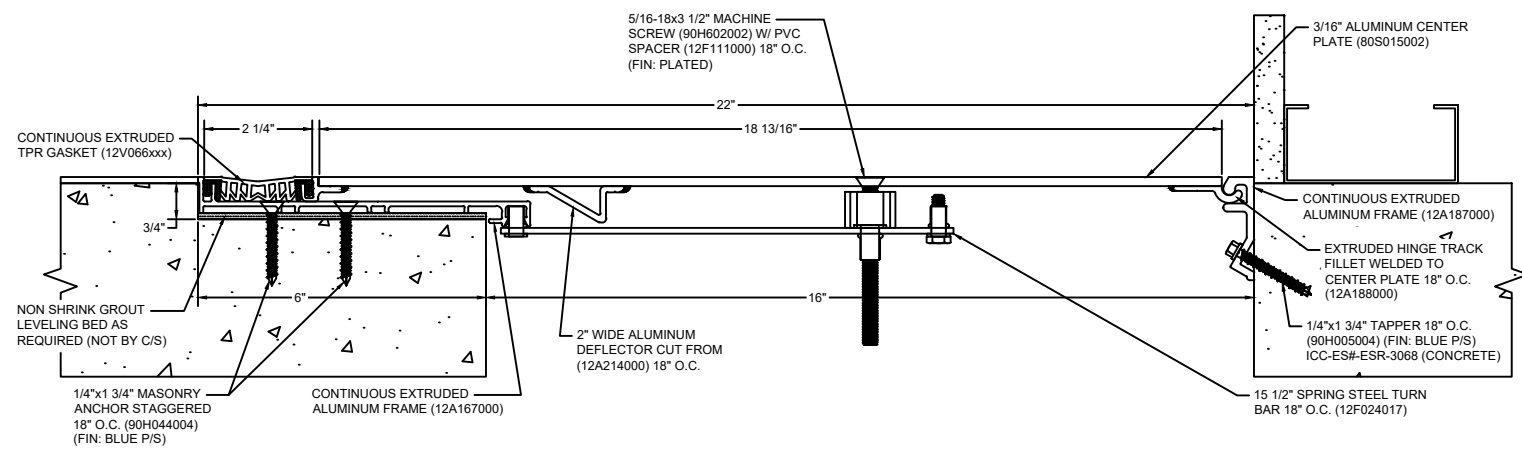

Model: SGPW-1600

Construction Specialties®
www.c-sgroup.com
6696 Route 405 Highway, Muncy, PA 17756
Phone: (800) 233-8493 / Fax: (570) 546-8022
895 Lakefront Promenade, Mississauga, Ontario L5E 2C2 Canada
Phone: (888) 895-8955 / Fax: (905) 274-6241

© Copyright 2018 Construction Specialties, Inc.

PROJECT:	SCALE: NTS
CUSTOMER:	DATE:
LOCATION:	JOB NO.:
DRAWN BY:	SHEET NO.: