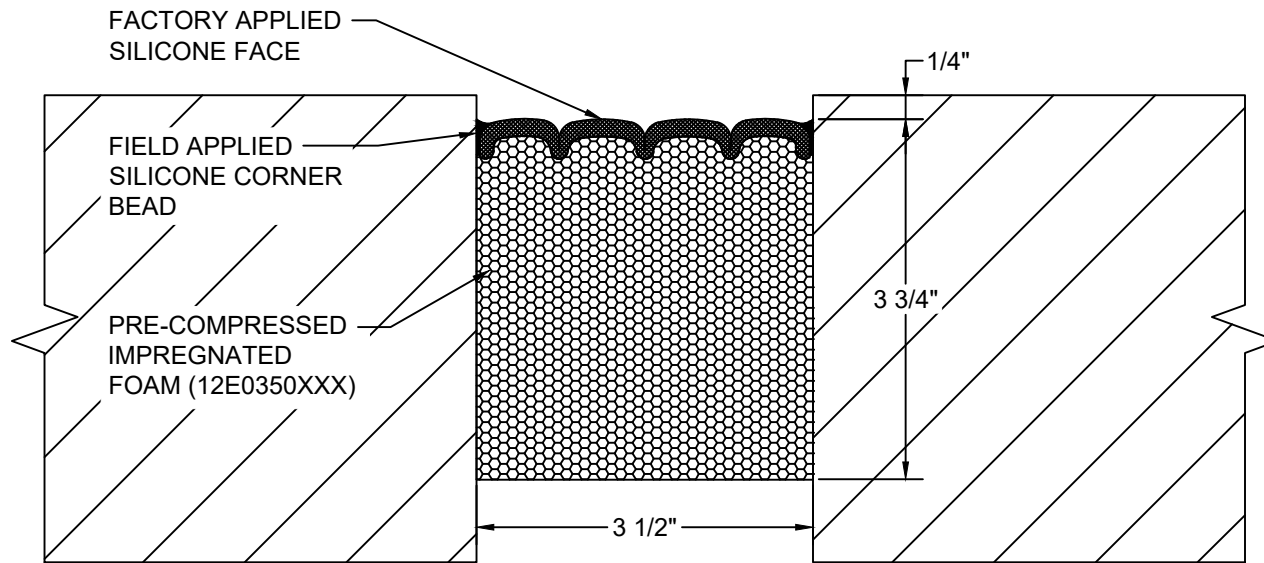

AVAILABLE COLORS:

*** COLORS SHOWN ARE A CLOSE APPROXIMATION OF SILICONE COLORS. THE MOST ACCURATE COLOR WILL BE FOUND VIEWING ACTUAL SILICONE SAMPLES. ***

Model: VF-350

CS Construction Specialties®
www.c-sgroup.com
 6696 Route 405 Highway, Muncy, PA 17756
 Phone: (800) 233-8493 / Fax: (570) 546-8022
 895 Lakefront Promenade, Mississauga, Ontario L5E 2C2 Canada
 Phone: (888) 895-8955 / Fax: (905) 274-6241