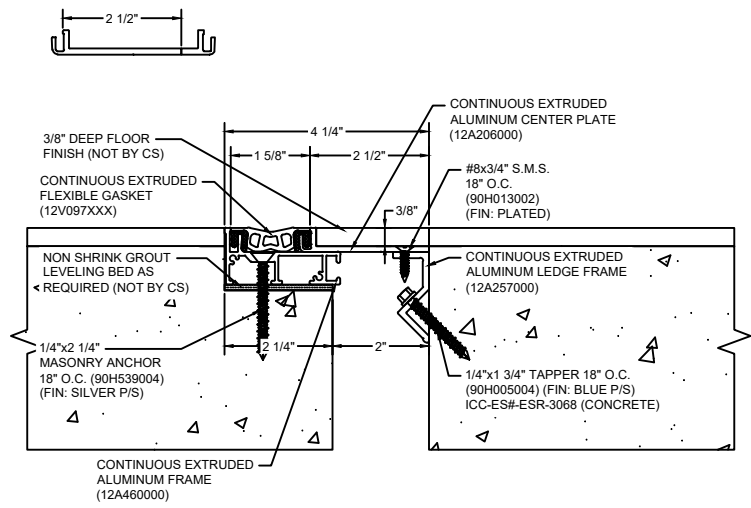

Model: DGTRM-200D

CS **Construction Specialties®**
www.c-sgroup.com
6696 Route 405 Highway, Muncy, PA 17756
Phone: (800) 233-8493 / Fax: (570) 546-8022
895 Lakefront Promenade, Mississauga, Ontario L5E 2C2 Canada
Phone: (888) 895-8955 / Fax: (905) 274-6241

© Copyright 2018 Construction Specialties, Inc.

PROJECT:	SCALE: NTS
CUSTOMER:	DATE:
LOCATION:	JOB NO.:
DRAWN BY:	SHEET NO.: