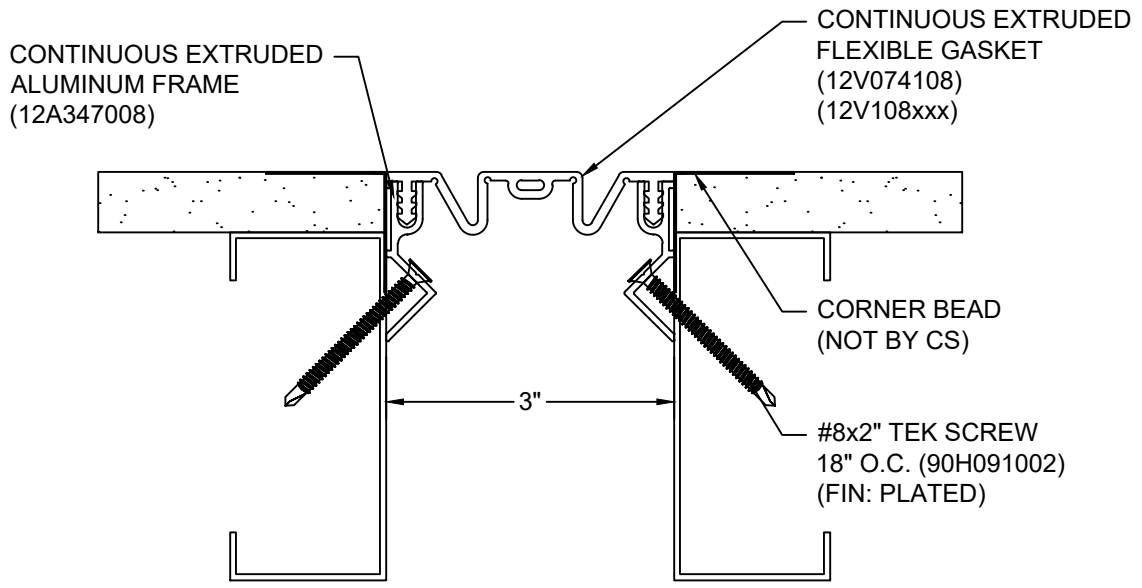

Model: FWF-300M

CS **Construction Specialties®**
www.c-sgroup.com
6696 Route 405 Highway, Muncy, PA 17756
Phone: (800) 233-8493 / Fax: (570) 546-8022
895 Lakefront Promenade, Mississauga, Ontario L5E 2C2 Canada
Phone: (888) 895-8955 / Fax: (905) 274-6241

© Copyright 2018 Construction Specialties, Inc.

PROJECT:	SCALE: NTS
CUSTOMER:	DATE:
LOCATION:	JOB NO.:
DRAWN BY:	SHEET NO.: