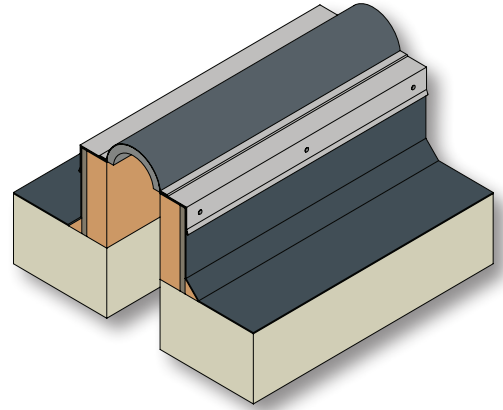

BRJ-CF & BRJW-CF Series

TECHNICAL DATA:

Flanges (*=Optional flanges – Galvanized is standard)

- Galvanized Steel - 26 Gage
- Stainless Steel* - 0.018"
- Aluminum* - 0.032"
- Copper* - 16 Oz..

Membrane (*=Optional material – EPDM is standard)

- EPDM – 60 Mil, Black
- Neoprene* – 60 Mil, Black

Support Foam

- K Factor – 0.25 @ Ambient
- Thickness – Varies per Joint Size