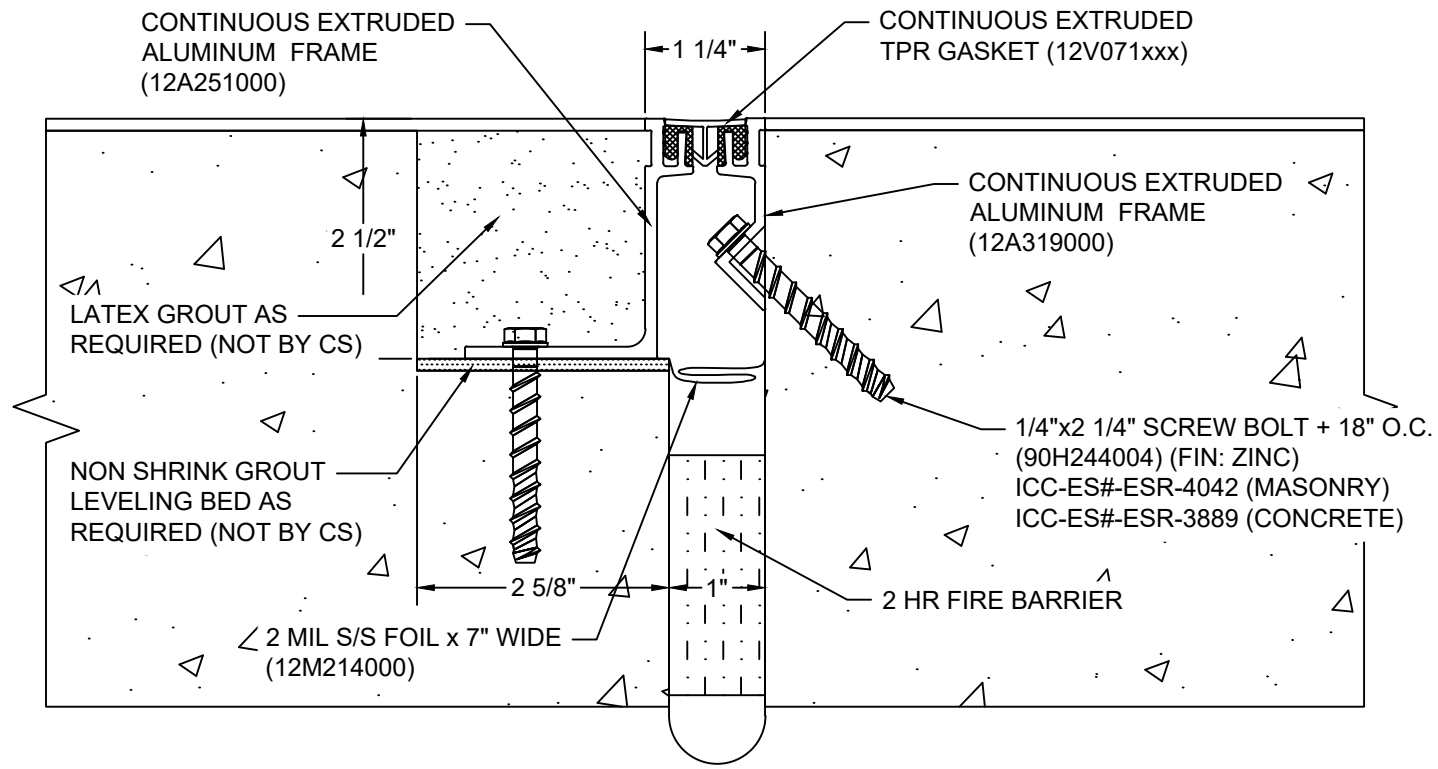

Model: GFT-100X2.5M W/ FB

Construction Specialties®

www.c-sgroup.com

6696 Route 405 Highway, Muncy, PA 17756
Phone: (800) 233-8493 / Fax: (570) 546-8022

895 Lakefront Promenade, Mississauga, Ontario L5E 2C2 Canada
Phone: (888) 895-8955 / Fax: (905) 274-6241

© Copyright 2018 Construction Specialties, Inc.

PROJECT:	SCALE: NTS
CUSTOMER:	DATE:
LOCATION:	JOB NO.:
DRAWN BY:	SHEET NO.: