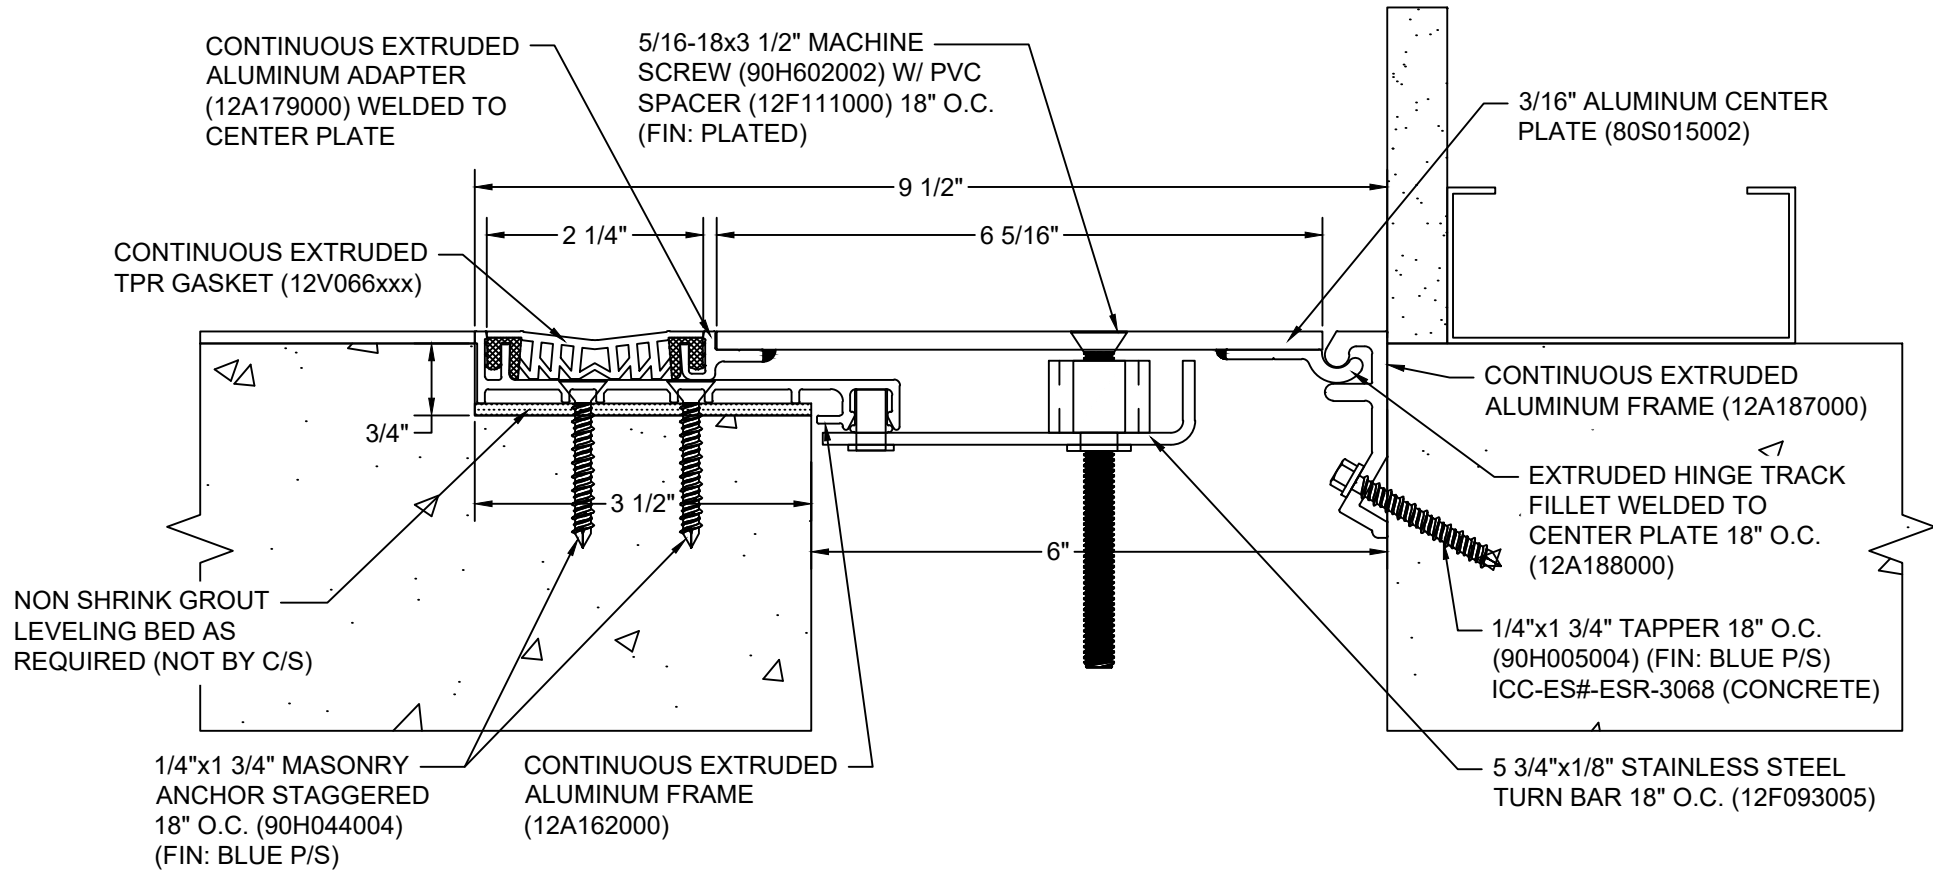

Model: SGPW-600

CS Construction Specialties®
www.c-sgroup.com
6696 Route 405 Highway, Muncy, PA 17756
Phone: (800) 233-8493 / Fax: (570) 546-8022

895 Lakefront Promenade, Mississauga, Ontario L5E 2C2 Canada
Phone: (888) 895-8955 / Fax: (905) 274-6241

© Copyright 2018 Construction Specialties, Inc.

PROJECT:	SCALE: NTS
CUSTOMER:	DATE:
LOCATION:	JOB NO.:
DRAWN BY:	SHEET NO.: