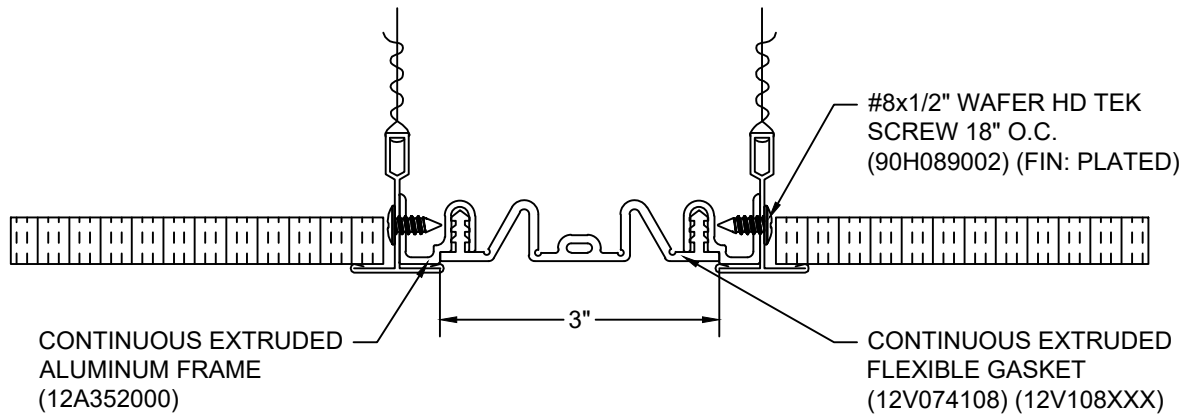

AVAILABLE COLORS:

108 BLACK	270 GREIGE
136 GRAY	232 WHITE

CUSTOM COLORS ARE AVAILABLE AT AN ADDITIONAL CHARGE, SUBJECT TO MINIMUM QUANTITIES.

Model: FCF-300

Construction Specialties
www.c-sgroup.com

6696 Route 405 Highway, Muncy, PA 17756
Phone: (800) 233-8493 / Fax: (570) 546-8022

895 Lakefront Promenade, Mississauga, Ontario L5E 2C2 Canada
Phone: (888) 895-8955 / Fax: (905) 274-6241

DISCLAIMER:

PROJECT:	SCALE: 1:2
CUSTOMER:	DATE:
LOCATION:	JOB NO.:
DRAWN BY:	SHEET NO.: