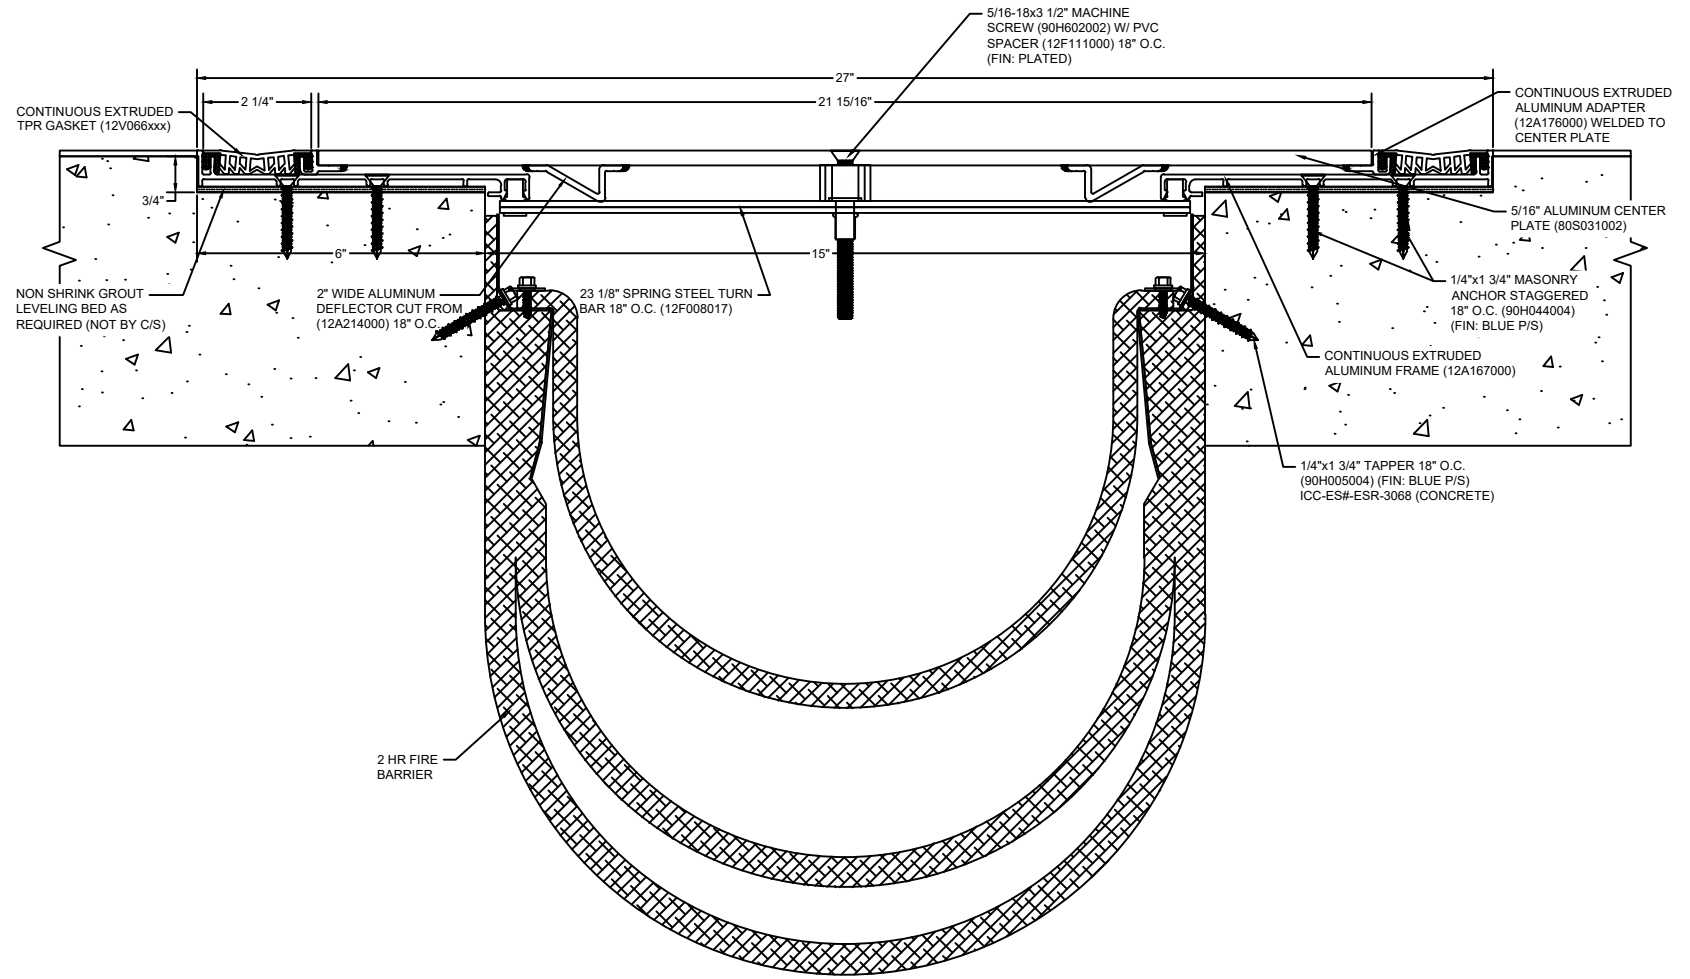

Model: SGP-1500 W/ FB

Construction Specialties®

www.c-sgroup.com

6696 Route 405 Highway, Muncy, PA 17756
Phone: (800) 233-8493 / Fax: (570) 546-8022

895 Lakefront Promenade, Mississauga, Ontario L5E 2C2 Canada
Phone: (888) 895-8955 / Fax: (905) 274-6241

© Copyright 2018 Construction Specialties, Inc.

PROJECT:	SCALE: NTS
CUSTOMER:	DATE:
LOCATION:	JOB NO.:
DRAWN BY:	SHEET NO.: