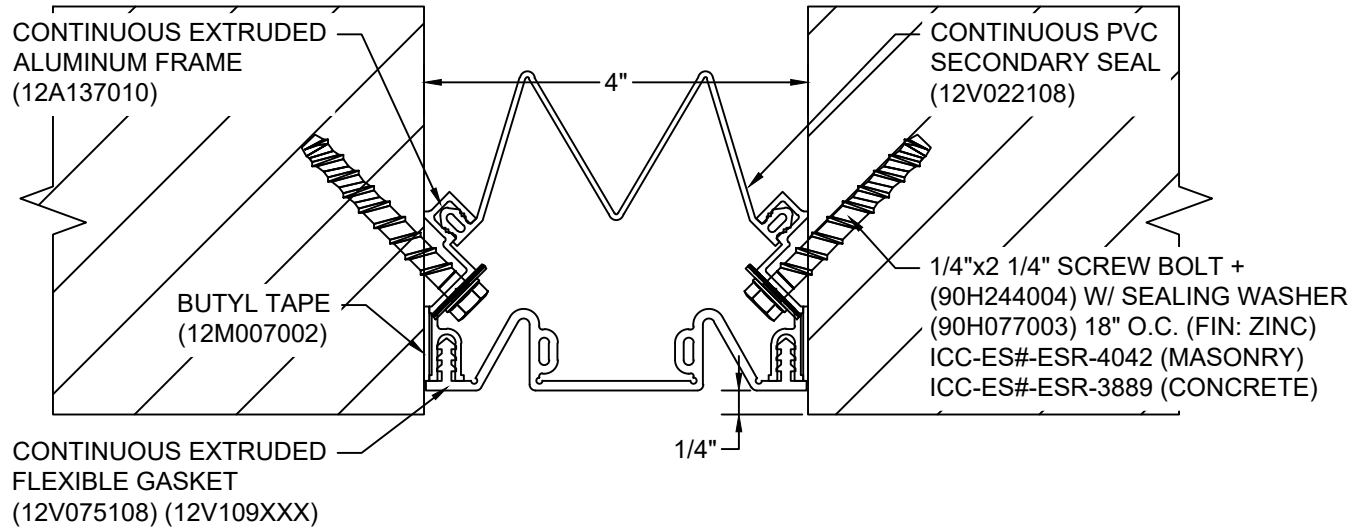

Model: SF-400

Construction Specialties
www.c-sgroup.com
6696 Route 405 Highway, Muncy, PA 17756
Phone: (800) 233-8493 / Fax: (570) 546-8022
895 Lakefront Promenade, Mississauga, Ontario L5E 2C2 Canada
Phone: (888) 895-8955 / Fax: (905) 274-6241

© Copyright 2016 Construction Specialties, Inc.

PROJECT:	SCALE: NTS
CUSTOMER:	DATE:
LOCATION:	JOB NO.:
DRAWN BY:	SHEET NO.: