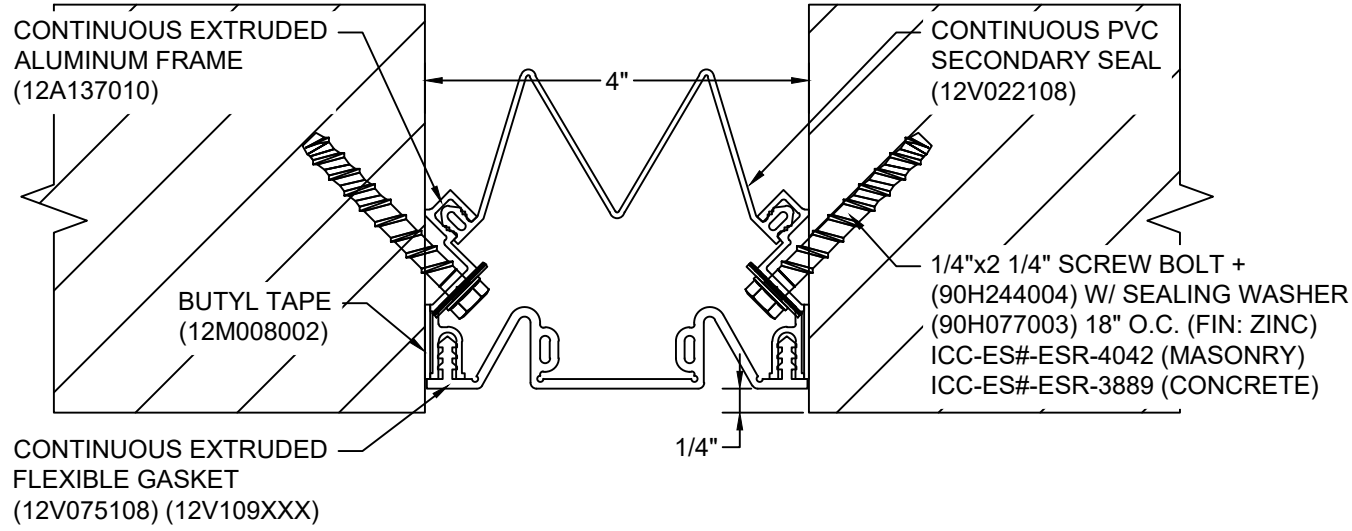

Model: SF-400

Construction Specialties®
www.c-sgroup.com
6696 Route 405 Highway, Muncy, PA 17756
Phone: (800) 233-8493 / Fax: (570) 546-8022
895 Lakefront Promenade, Mississauga, Ontario L5E 2C2 Canada
Phone: (888) 895-8955 / Fax: (905) 274-6241

© Copyright 2018 Construction Specialties, Inc.

PROJECT:	SCALE: NTS
CUSTOMER:	DATE:
LOCATION:	JOB NO.:
DRAWN BY:	SHEET NO.: