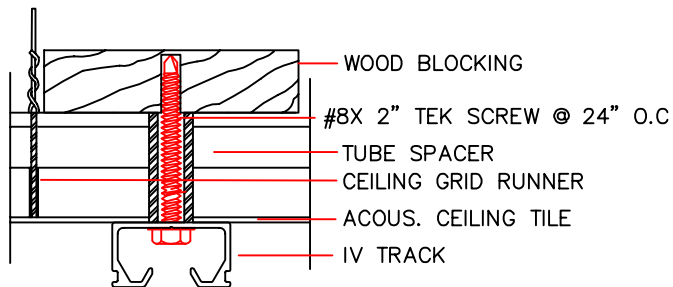

IV TRACK INSTALLATION DETAILS

SURFACE MOUNTED TRACK

ACOUSTICAL CEILING TILES

FLAT TILE CEILING

REGULAR TILE CEILING

HAT CHANNEL OR WOOD BLOCKING

WOOD BLOCKING

HAT CHANNEL

SHEET ROCK CEILING

IV TRACK INSTALLATION DETAILS

SURFACE MOUNTED TRACK

WOOD BLOCKING FOR HARD CEILING