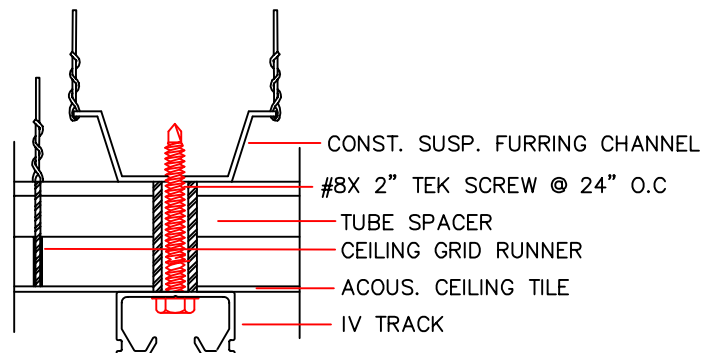

IV TRACK INSTALLATION DETAILS

SURFACE MOUNTED TRACK

ACOUSTICAL CEILING TILES

FLAT TILE CEILING

REGULAR TILE CEILING

HAT CHANNEL OR WOOD BLOCKING

WOOD BLOCKING

HAT CHANNEL

SHEET ROCK CEILING

IV TRACK INSTALLATION DETAILS

SURFACE MOUNTED TRACK

WOOD BLOCKING FOR HARD CEILING