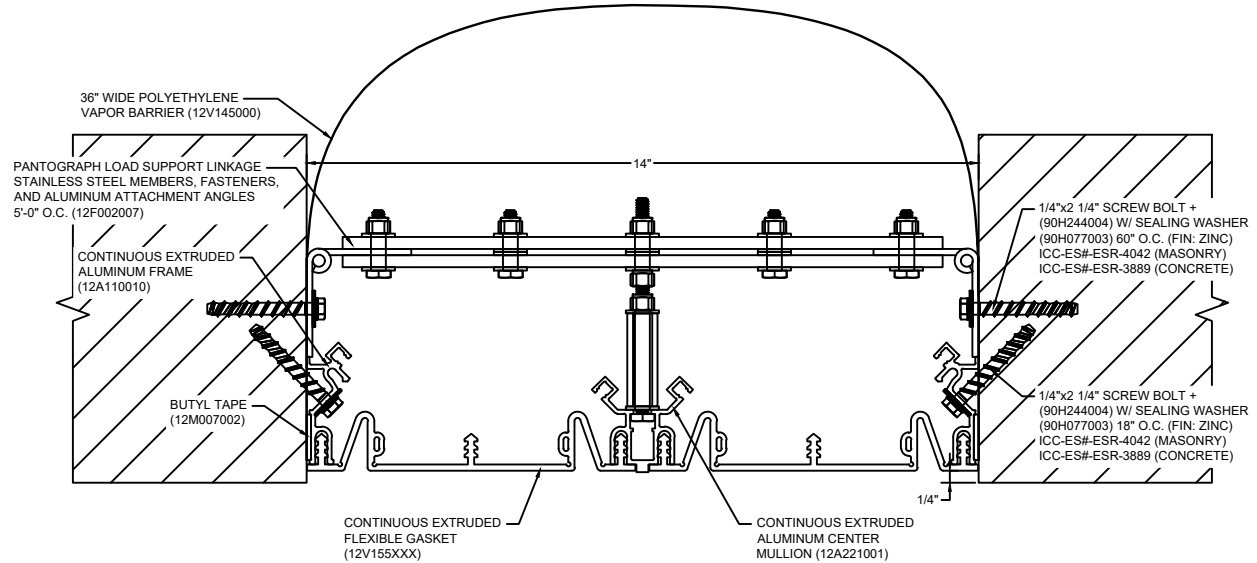

Model: SF-1400

Construction Specialties®

www.c-sgroup.com

6696 Route 405 Highway, Muncy, PA 17756
Phone: (800) 233-8493 / Fax: (570) 546-8022

895 Lakefront Promenade, Mississauga, Ontario L5E 2C2 Canada
Phone: (888) 895-8955 / Fax: (905) 274-6241

© Copyright 2018 Construction Specialties, Inc.

PROJECT:	SCALE: NTS
CUSTOMER:	DATE:
LOCATION:	JOB NO.:
DRAWN BY:	SHEET NO.: