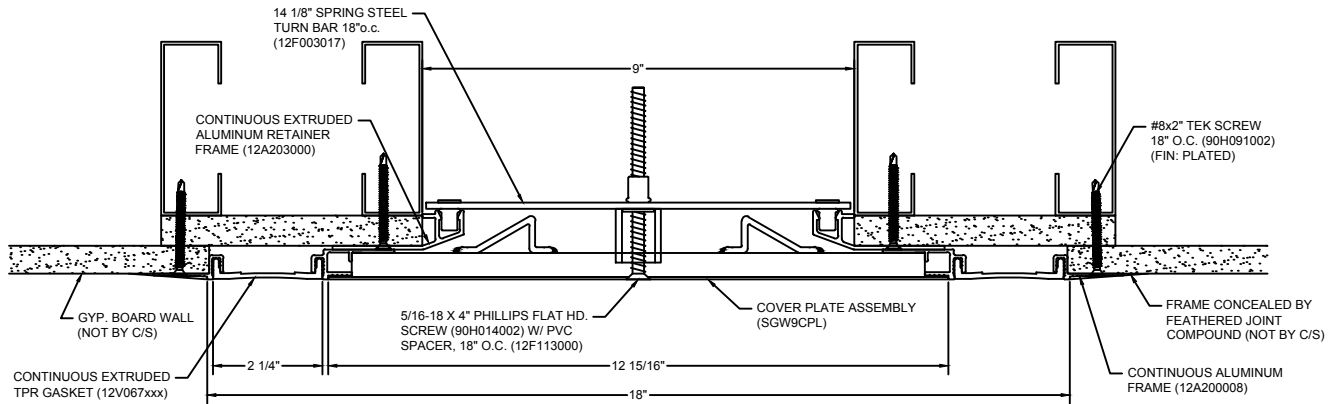

108 BLACK 232 WHITE **AVAILABLE COLORS:** 270 GREIGE 136 GRAY

*** CUSTOM COLORS ARE AVAILABLE AT AN ADDITIONAL CHARGE, SUBJECT TO MINIMUM QUANTITIES. ***

Model: SGW-900

CS **Construction Specialties**[®]
www.c-sgroup.com
 6696 Route 405 Highway, Muncy, PA 17756
 Phone: (800) 233-8493 / Fax: (570) 546-8022