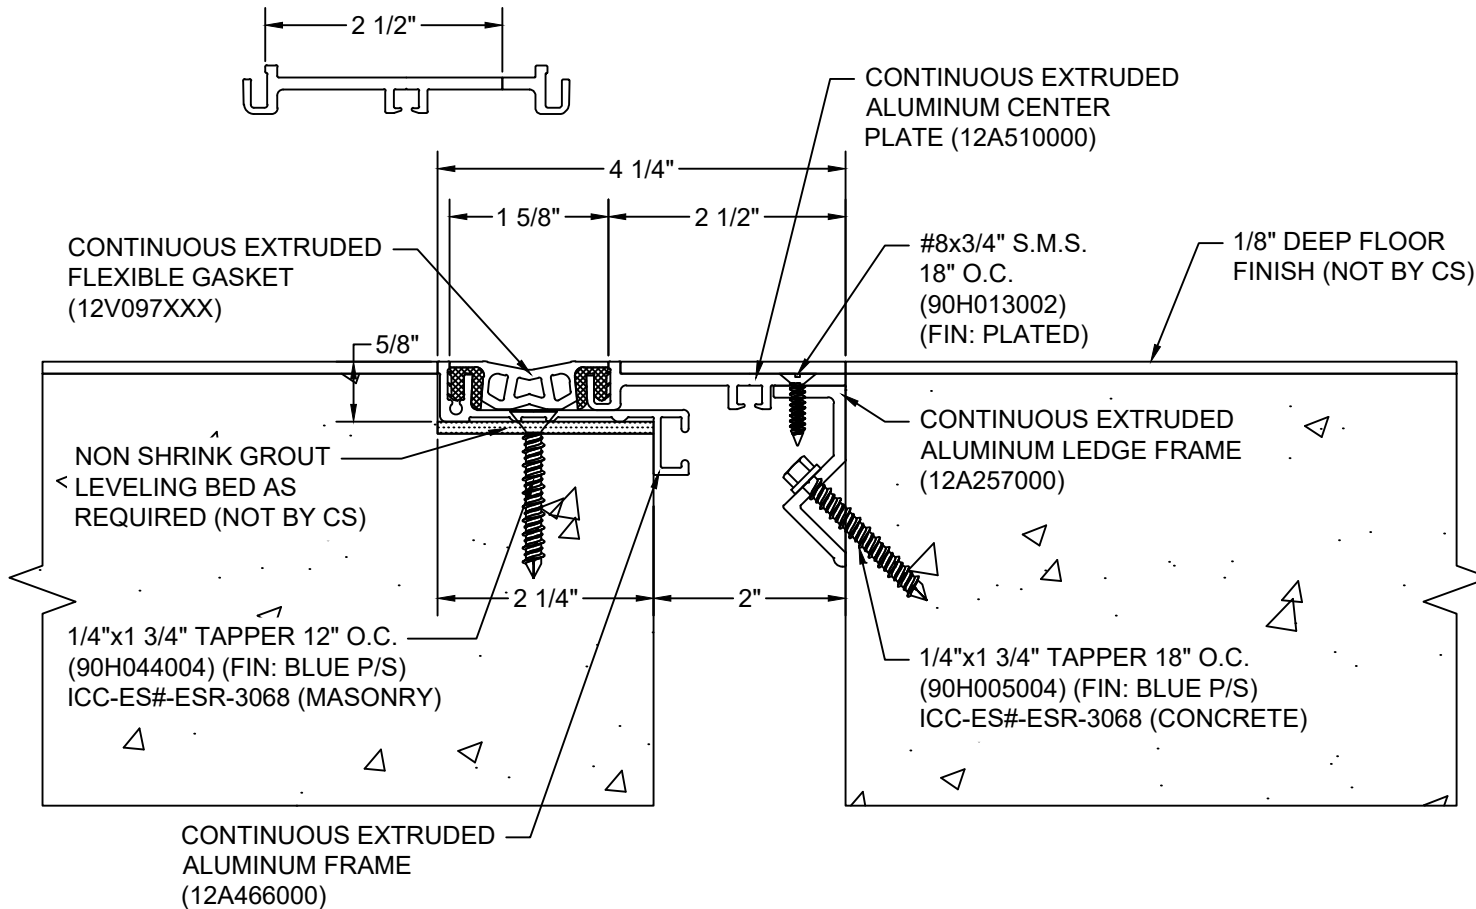

Model: GTRM-200

Construction Specialties®
www.c-sgroup.com
6696 Route 405 Highway, Muncy, PA 17756
Phone: (800) 233-8493 / Fax: (570) 546-8022
895 Lakefront Promenade, Mississauga, Ontario L5E 2C2 Canada
Phone: (888) 895-8955 / Fax: (905) 274-6241

© Copyright 2018 Construction Specialties, Inc.

PROJECT:	SCALE: NTS
CUSTOMER:	DATE:
LOCATION:	JOB NO.:
DRAWN BY:	SHEET NO.: