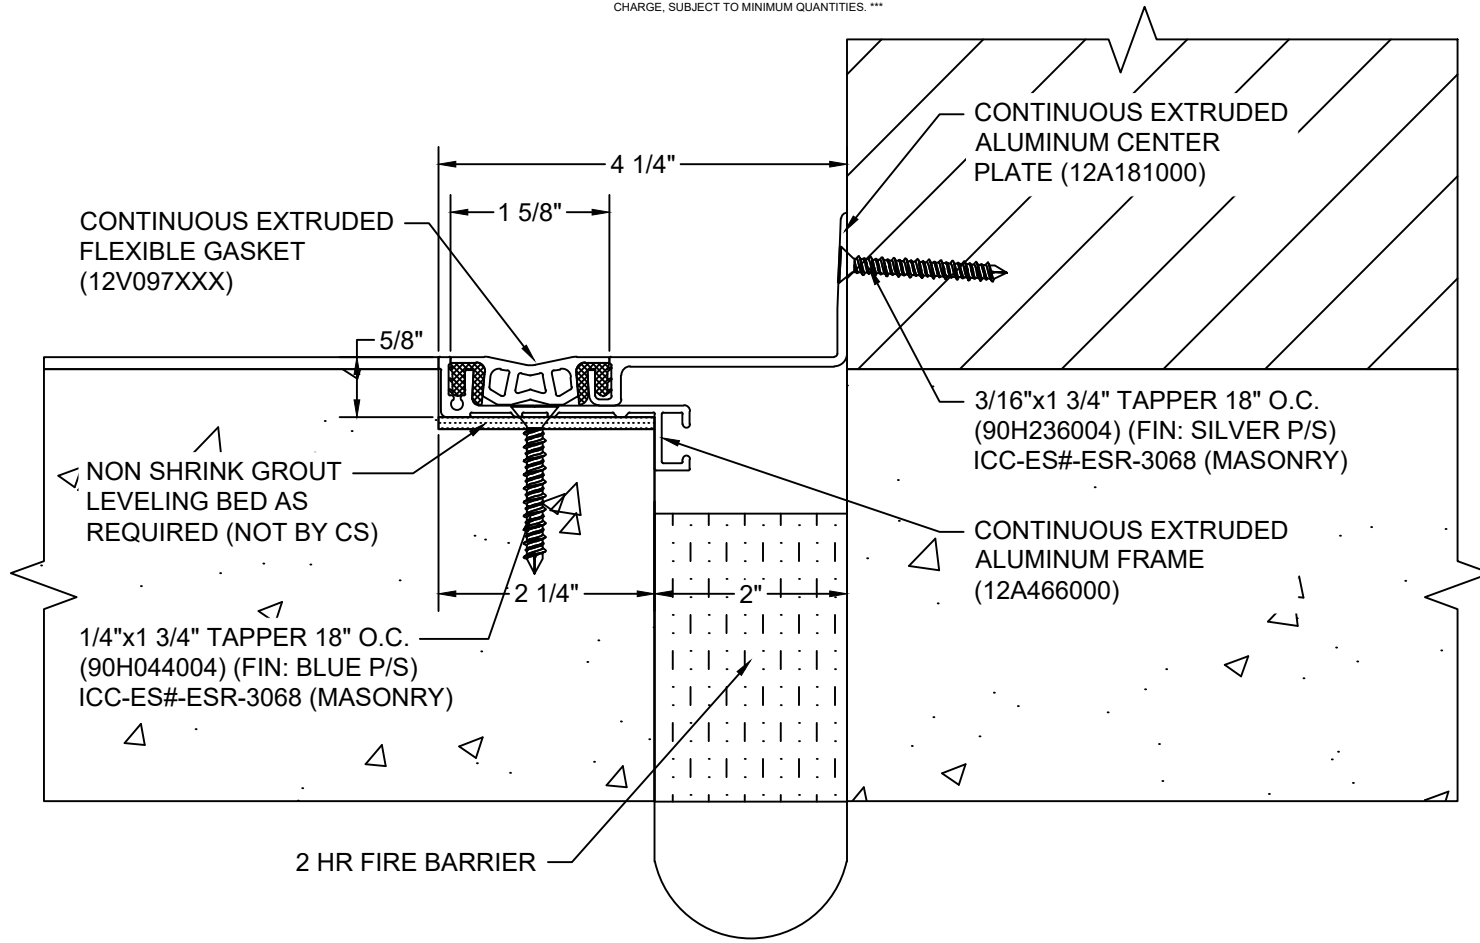

Model: GTPW-200 W/ FB

Construction Specialties®
www.c-sgroup.com
6696 Route 405 Highway, Muncy, PA 17756
Phone: (800) 233-8493 / Fax: (570) 546-8022
895 Lakefront Promenade, Mississauga, Ontario L5E 2C2 Canada
Phone: (888) 895-8955 / Fax: (905) 274-6241

© Copyright 2018 Construction Specialties, Inc.

PROJECT:	SCALE: NTS
CUSTOMER:	DATE:
LOCATION:	JOB NO.:
DRAWN BY:	SHEET NO.: