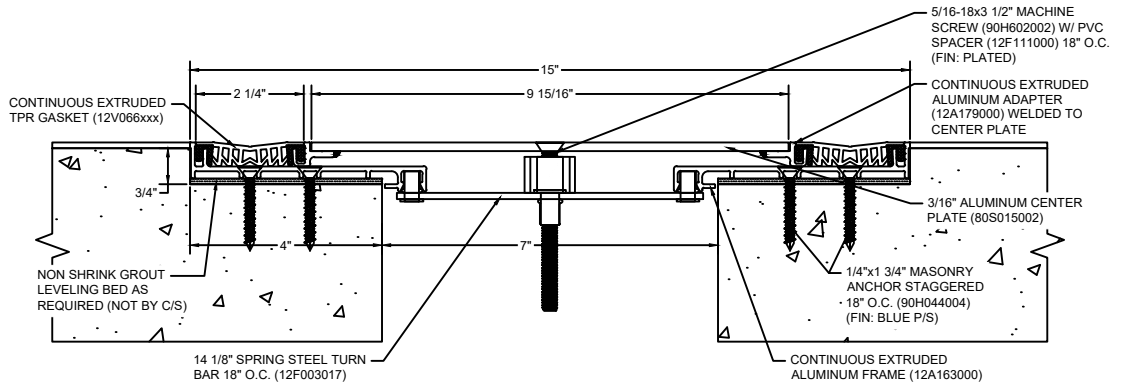

Model: SGP-700

CS **Construction Specialties®**
www.c-sgroup.com
6696 Route 405 Highway, Muncy, PA 17756
Phone: (800) 233-8493 / Fax: (570) 546-8022
895 Lakefront Promenade, Mississauga, Ontario L5E 2C2 Canada
Phone: (888) 895-8955 / Fax: (905) 274-6241

© Copyright 2018 Construction Specialties, Inc.

PROJECT:	SCALE: NTS
CUSTOMER:	DATE:
LOCATION:	JOB NO.:
DRAWN BY:	SHEET NO.: