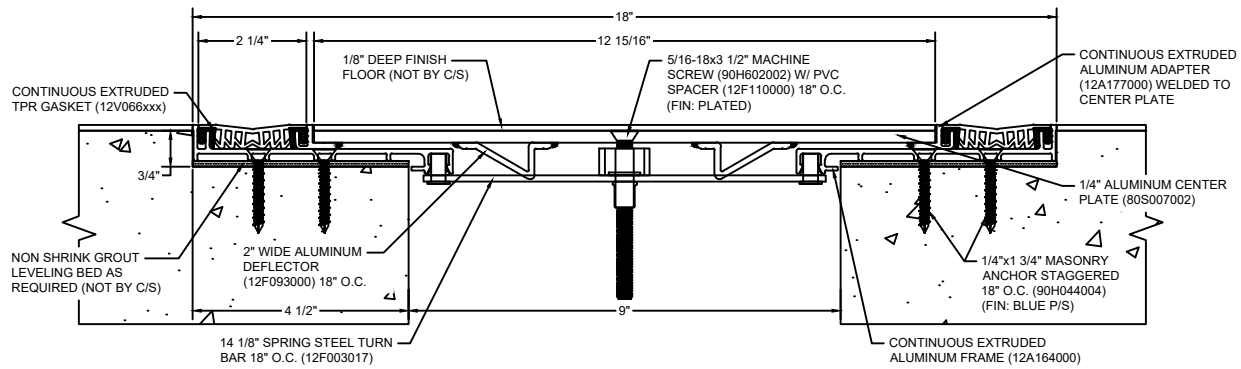

Model: SGR-900

CS **Construction Specialties®**
www.c-sgroup.com
6696 Route 405 Highway, Muncy, PA 17756
Phone: (800) 233-8493 / Fax: (570) 546-8022
895 Lakefront Promenade, Mississauga, Ontario L5E 2C2 Canada
Phone: (888) 895-8955 / Fax: (905) 274-6241

© Copyright 2018 Construction Specialties, Inc.

PROJECT:	SCALE: NTS
CUSTOMER:	DATE:
LOCATION:	JOB NO.:
DRAWN BY:	SHEET NO.: