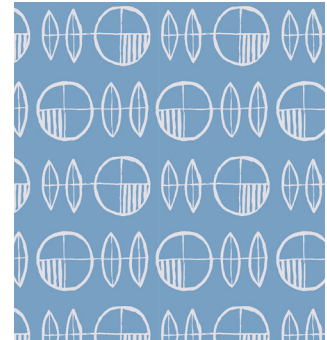

## Acrovyn by Design® Patterns - Whimsical Collection

Acrovyn by Design® Whimsical Patterns from left: Bubble Trouble (in Mélange), Bath Bubbles (in Turmeric, Spearmint, & Basil)

The Acrovyn by Design® Patterns - Whimsical Collection provides imaginative, impactful visuals that evoke a sense of fun. Supplied in 48" x 120" sheets only, this collection offers a range of designs that can be paired with themselves or with solid Acrovyn colors. Geared toward spaces for pediatrics and young adults, get creative with this collection to add flair, coordinate with your overall look, or facilitate wayfinding.

### Bubble Trouble

20028 Mélange

20029 Rainbow Sherbet

### Bath Bubbles

20032 Turmeric

20035 Banana

20031 Spearmint

20033 Fraise

20030 Basil

20034 Wild Blueberries

*Bubble Trouble and Bath Bubbles patterns repeat every 10" vertically and 24" horizontally.*

*Whimsical patterns are shown in their available orientation which is vertical (pattern runs parallel to the 10' side of sheet).*

*Due to differences in monitor resolutions, colors shown may vary. Please request samples prior to specifying.*