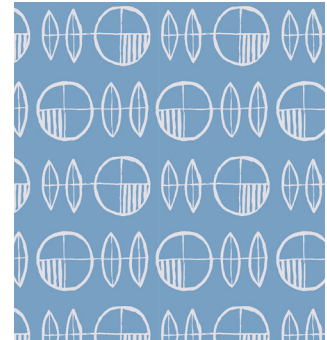

## Acrovyn by Design® Patterns - Whimsical Collection

Acrovyn by Design® Whimsical Patterns from left: Bubble Trouble (in Mélange), Bath Bubbles (in Turmeric, Spearmint, & Basil)

The Acrovyn by Design® Patterns - Whimsical Collection provides imaginative, impactful visuals that evoke a sense of fun. Supplied in 48" x 120" sheets only, this collection offers a range of designs that can be paired with themselves or with solid Acrovyn colors. Geared toward spaces for pediatrics and young adults, get creative with this collection to add flair, coordinate with your overall look, or facilitate wayfinding. Plus, because they're now available with up to 50% post-consumer recycled content, they coordinate with the environment too.

### Bubble Trouble

20028 Mélange

20029 Rainbow Sherbet

### Bath Bubbles

20032 Turmeric

20035 Banana

20031 Spearmint

20033 Fraise

20030 Basil

20034 Wild Blueberries

*Bubble Trouble and Bath Bubbles patterns repeat every 10" vertically and 24" horizontally.  
Whimsical patterns are shown in their available orientation which is vertical (pattern runs parallel to the 10' side of sheet).  
Due to differences in monitor resolutions, colors shown may vary. Please request samples prior to specifying.*