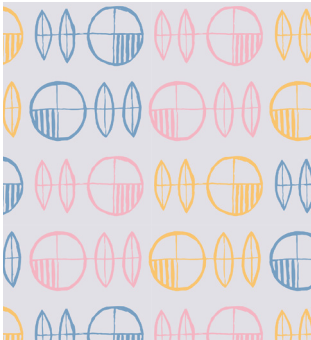

20029 Rainbow Sherbet