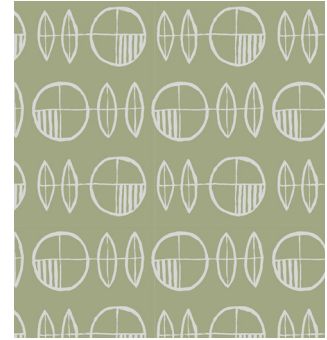

### Bubble Trouble

20028 Mélange

20029 Rainbow Sherbet

### Bath Bubbles

20032 Turmeric

20035 Banana

20031 Spearmint

20033 Fraise

20030 Basil

20034 Wild Blueberries

*Bubble Trouble and Bath Bubbles patterns repeat every 10" vertically and 24" horizontally. Whimsical patterns are shown in their available orientation which is vertical (pattern runs parallel to the 10' side of sheet). Due to differences in monitor resolutions, colors shown may vary. Please request samples prior to specifying.*