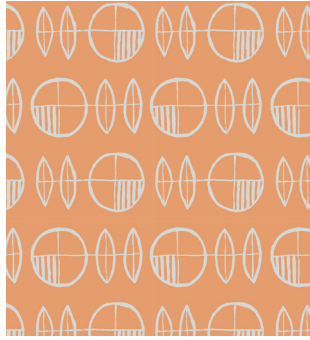

## Acrovyn by Design® Patterns - Whimsical Collection

### Bubble Trouble

20028 Mélange

20029 Rainbow Sherbet

### Bath Bubbles

20032 Turmeric

20035 Banana

20031 Spearmint

20033 Fraise

20030 Basil

20034 Wild Blueberries

*Bubble Trouble and Bath Bubbles patterns repeat every 10" vertically and 24" horizontally. Whimsical patterns are shown in their available orientation which is vertical (pattern runs parallel to the 10' side of sheet). Due to differences in monitor resolutions, colors shown may vary. Please request samples prior to specifying.*