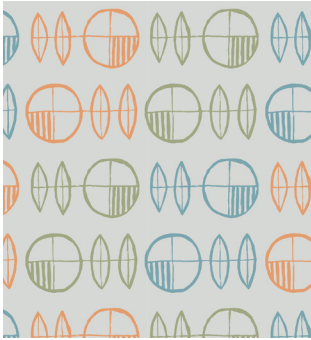

Acrovyn by Design® Patterns - Whimsical Collection

Bubble Trouble

20028 Mélange