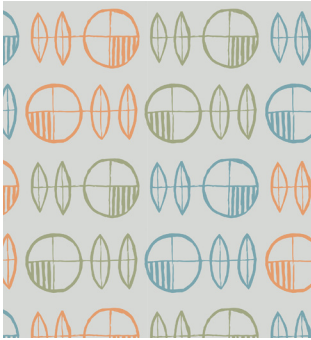

## Acrovyn by Design® Patterns - Whimsical Collection

### Bubble Trouble

20028 Mélange

20029 Rainbow Sherbet

### Bath Bubbles

20032 Turmeric

20035 Banana

20031 Spearmint

20033 Fraise

20030 Basil

20034 Wild Blueberries

*Bubble Trouble and Bath Bubbles patterns repeat every 10" vertically and 24" horizontally. Whimsical patterns are shown in their available orientation which is vertical (pattern runs parallel to the 10' side of sheet). Due to differences in monitor resolutions, colors shown may vary. Please request samples prior to specifying.*