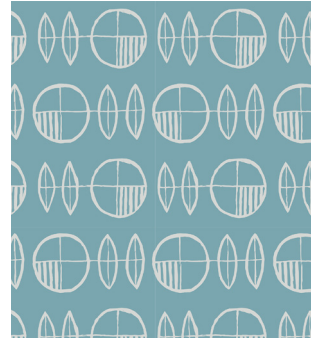

### Bubble Trouble

20028 Mélange

20029 Rainbow Sherbet

### Bath Bubbles

20032 Turmeric

20035 Banana

20031 Spearmint

20033 Fraise

20030 Basil

20034 Wild Blueberries

*Bubble Trouble and Bath Bubbles patterns repeat every 10" vertically and 24" horizontally. Whimsical patterns are shown in their available orientation which is vertical (pattern runs parallel to the 10' side of sheet). Due to differences in monitor resolutions, colors shown may vary. Please request samples prior to specifying.*