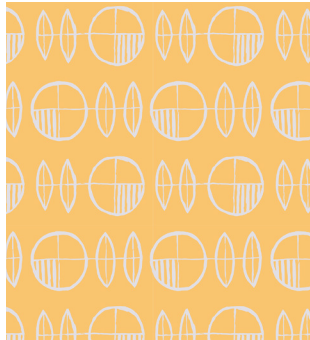

### Bubble Trouble

20028 Mélange

20029 Rainbow Sherbet

### Bath Bubbles

20032 Turmeric

20035 Banana

20031 Spearmint

20033 Fraise

20030 Basil

20034 Wild Blueberries

*Bubble Trouble and Bath Bubbles patterns repeat every 10" vertically and 24" horizontally. Whimsical patterns are shown in their available orientation which is vertical (pattern runs parallel to the 10' side of sheet). Due to differences in monitor resolutions, colors shown may vary. Please request samples prior to specifying.*