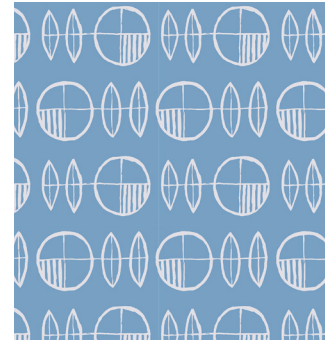

### Bubble Trouble

20028 Mélange

20029 Rainbow Sherbet

### Bath Bubbles

20032 Turmeric

20035 Banana

20031 Spearmint

20033 Fraise

20030 Basil

20034 Wild Blueberries

*Bubble Trouble and Bath Bubbles patterns repeat every 10" vertically and 24" horizontally. Whimsical patterns are shown in their available orientation which is vertical (pattern runs parallel to the 10' side of sheet). Due to differences in monitor resolutions, colors shown may vary. Please request samples prior to specifying.*