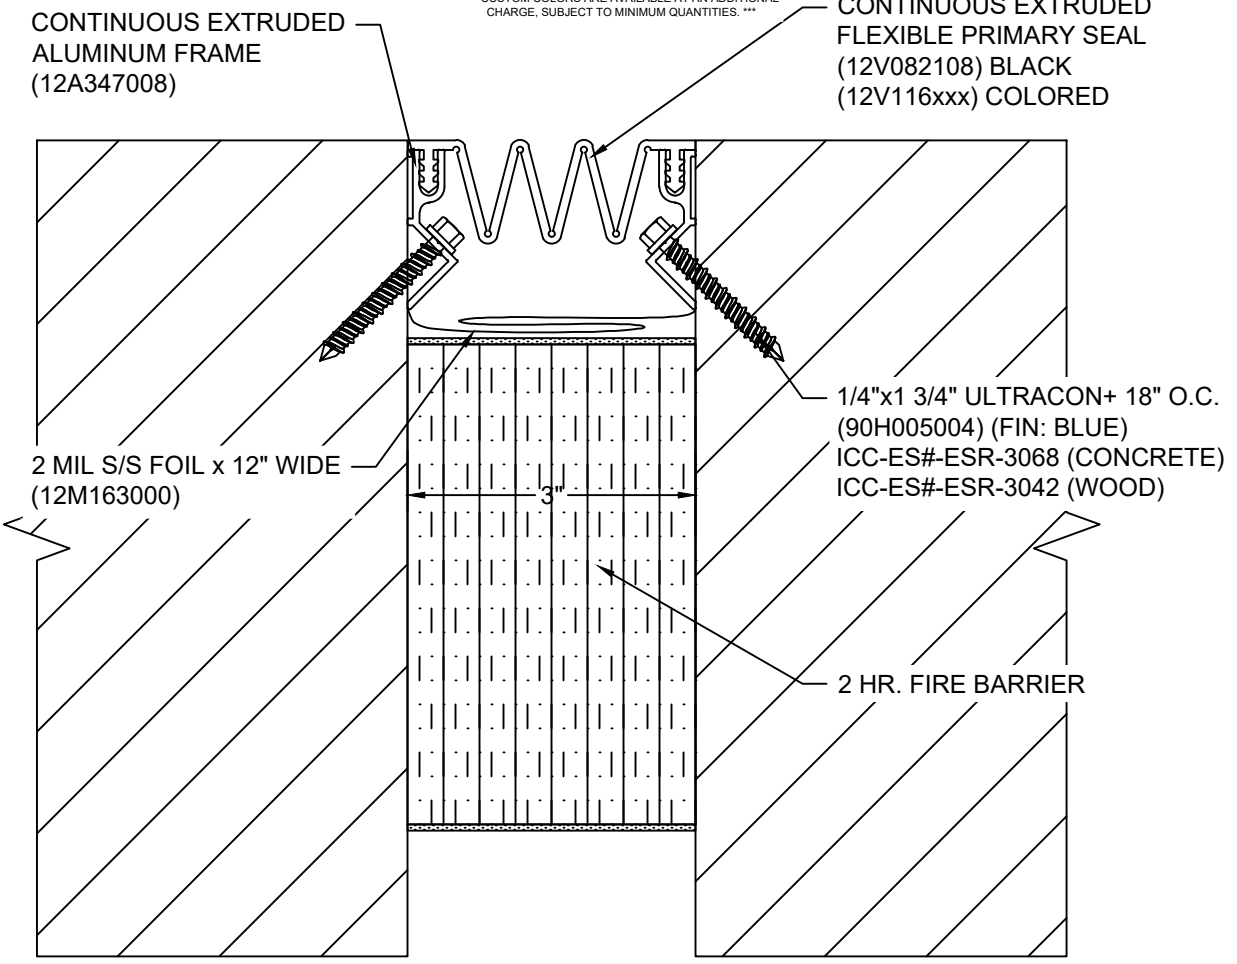

Model: FWS-300M W/ FB

Construction Specialties® www.c-sgroup.com 6696 Route 405 Highway, Muncy, PA 17756 Phone: (800) 233-8493 / Fax: (570) 546-8022 895 Lakefront Promenade, Mississauga, Ontario L5E 2C2 Canada Phone: (888) 895-8955 / Fax: (905) 274-6241	© Copyright 2018 Construction Specialties, Inc.	PROJECT:	SCALE: NTS
		CUSTOMER:	DATE:
		LOCATION:	JOB NO.:
		DRAWN BY:	SHEET NO.: