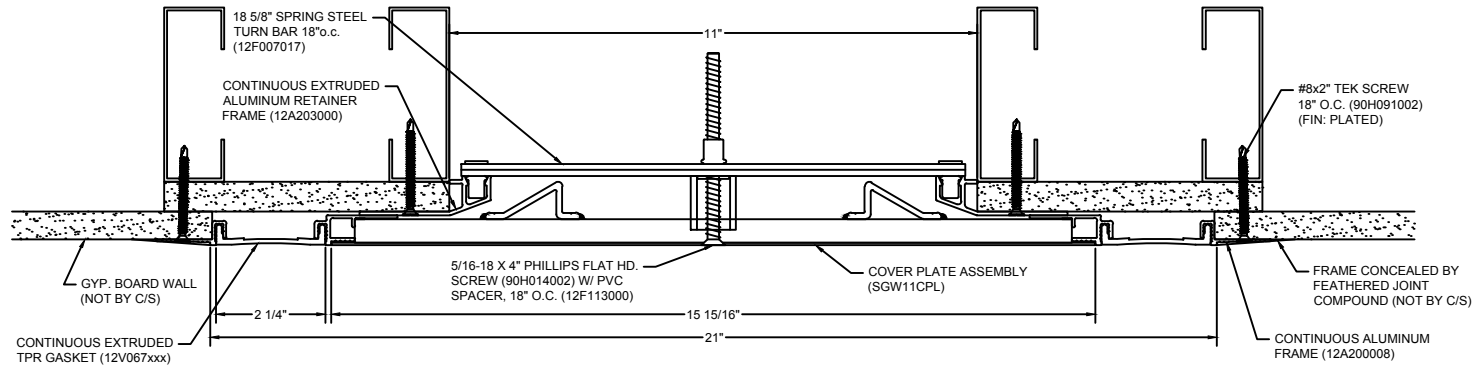

108 BLACK

232 WHITE

AVAILABLE COLORS:

270 GREIGE

136 GRAY

Model: SGW-1100

Construction Specialties

www.c-sgroup.com

6696 Route 405 Highway, Muncy, PA 17756
Phone: (800) 233-8493 / Fax: (570) 546-8022

895 Lakefront Promenade, Mississauga, Ontario L5E 2C2 Canada
Phone: (888) 895-8955 / Fax: (905) 274-6241

© Copyright 2016 Construction Specialties, Inc.

PROJECT:	SCALE: NTS
CUSTOMER:	DATE:
LOCATION:	JOB NO.:
DRAWN BY:	SHEET NO.: