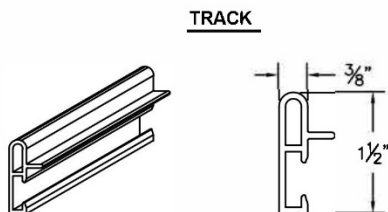

| On The Right Track®

Features:

- Ultra quiet track for new construction or adaptive to existing aluminum track systems.
- Extruded aluminum track bar in white baked enamel finish.
- Change curtains fast by manually placing them on the track or using "The Grabber" installation tool.
- Hookless curtain rings can be used on any fabric.
- Radius bends readily available in 12" & 24" for 90 & 45 degree applications.
- Special radius bends.

Technical Data:

- This system can be mounted on hard or grid ceiling and/or walls.
- Retrofit option are available for existing track.

INSTALLATION TYPES	OVRT COMPONENTS	
<p style="text-align: center;"><u>SURFACE MOUNT</u></p> <p>GRID CEILING</p>  <p>HARD CEILING</p> 	<p>PART # OPTS-E03</p>  <p>USED IN ALL TYPES</p>	<p>PART # OPTS-G03</p>  <p>USED IN ALL TYPES EXCEPT WALL MOUNT</p>
<p style="text-align: center;"><u>SUSPENDED MOUNT</u></p> 	<p>PART # OPTS-S03</p>  <p>USED IN SURFACE MOUNT (GRID CEILING)</p>	<p>PART # OPTS-B03</p>  <p>USED IN SURFACE MOUNT (HARD CEILING)</p>
<p style="text-align: center;"><u>RETROFIT</u></p> 	<p>PART # OPTS-M03</p>  <p>USED IN ALL TYPES</p>	<p>PART # OPTS-F03</p>  <p>USED IN ALL TYPES</p>
<p style="text-align: center;"><u>WALL MOUNT</u></p> 	<p>PART # OPTS-J03</p>  <p>USED IN SUSPENDED MOUNT</p>	<p>PART # OPTS-P03</p>  <p>USED IN SUSPENDED MOUNT</p>
	<p>PART # OPTS-J03-SB</p>  <p>USED IN SUSPENDED MOUNT</p>	<p>PART # OPTS-J03-U02</p>  <p>USED IN ALL TYPES</p>
	<p>PART # OPTS-Q03</p>  <p>USED IN WALL MOUNT</p>	<p>PART # OPTS-T03</p>  <p>USED IN RETROFIT</p>
