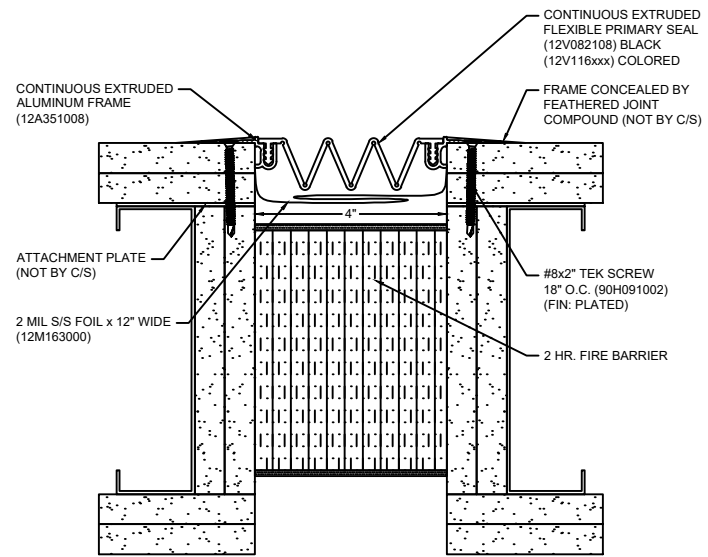

Model: FWS-400 W/ FB

Construction Specialties® www.c-sgroup.com 6696 Route 405 Highway, Muncy, PA 17756 Phone: (800) 233-8493 / Fax: (570) 546-8022 895 Lakefront Promenade, Mississauga, Ontario L5E 2C2 Canada Phone: (888) 895-8955 / Fax: (905) 274-6241	© Copyright 2018 Construction Specialties, Inc.	PROJECT:	SCALE: NTS
		CUSTOMER:	DATE:
		LOCATION:	JOB NO.:
		DRAWN BY:	SHEET NO.: