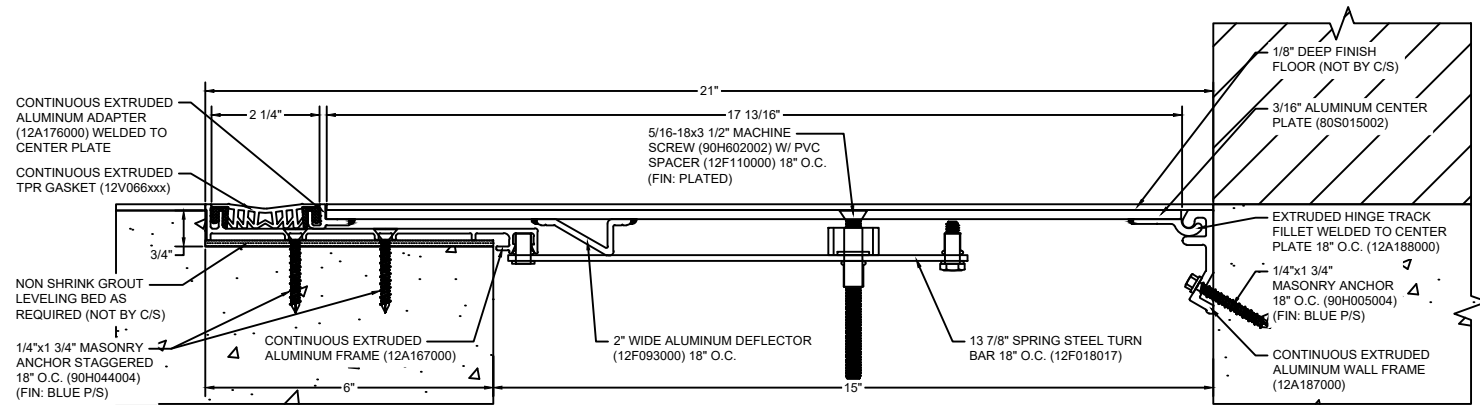

AVAILABLE COLORS:

108 BLACK

232 WHITE

764 PLATINUM

270 GREIGE

136 GRAY

Model: SGRW-1500

Construction Specialties® www.c-sgroup.com 6696 Route 405 Highway, Muncy, PA 17756 Phone: (800) 233-8493 / Fax: (570) 546-8022 895 Lakefront Promenade, Mississauga, Ontario L5E 2C2 Canada Phone: (888) 895-8955 / Fax: (905) 274-6241	© Copyright 2018 Construction Specialties, Inc.	PROJECT:	SCALE: NTS
		CUSTOMER:	DATE:
		LOCATION:	JOB NO.:
		DRAWN BY:	SHEET NO.: