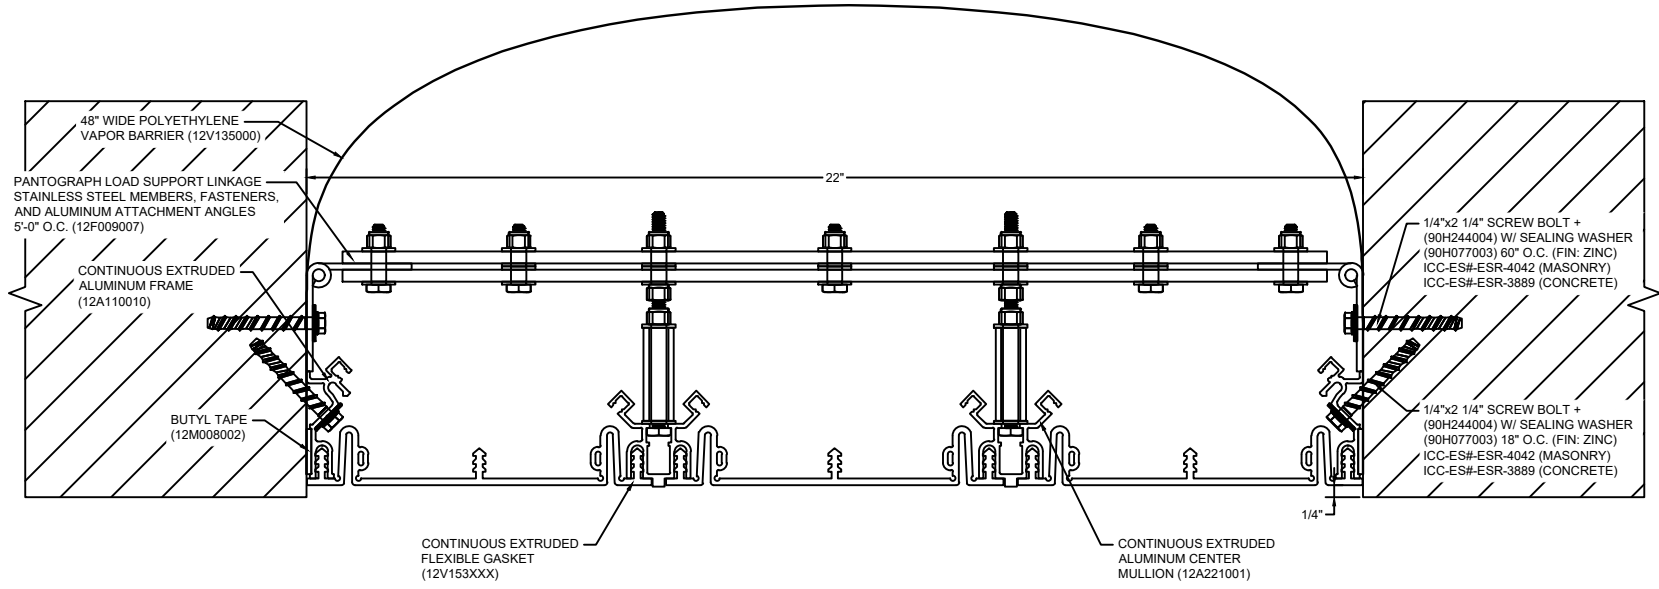

Model: SF-2200

Construction Specialties®
www.c-sgroup.com
6696 Route 405 Highway, Muncy, PA 17756
Phone: (800) 233-8493 / Fax: (570) 546-8022
895 Lakefront Promenade, Mississauga, Ontario L5E 2C2 Canada
Phone: (888) 895-8955 / Fax: (905) 274-6241

© Copyright 2018 Construction Specialties, Inc.

PROJECT:	SCALE: NTS
CUSTOMER:	DATE:
LOCATION:	JOB NO.:
DRAWN BY:	SHEET NO.: