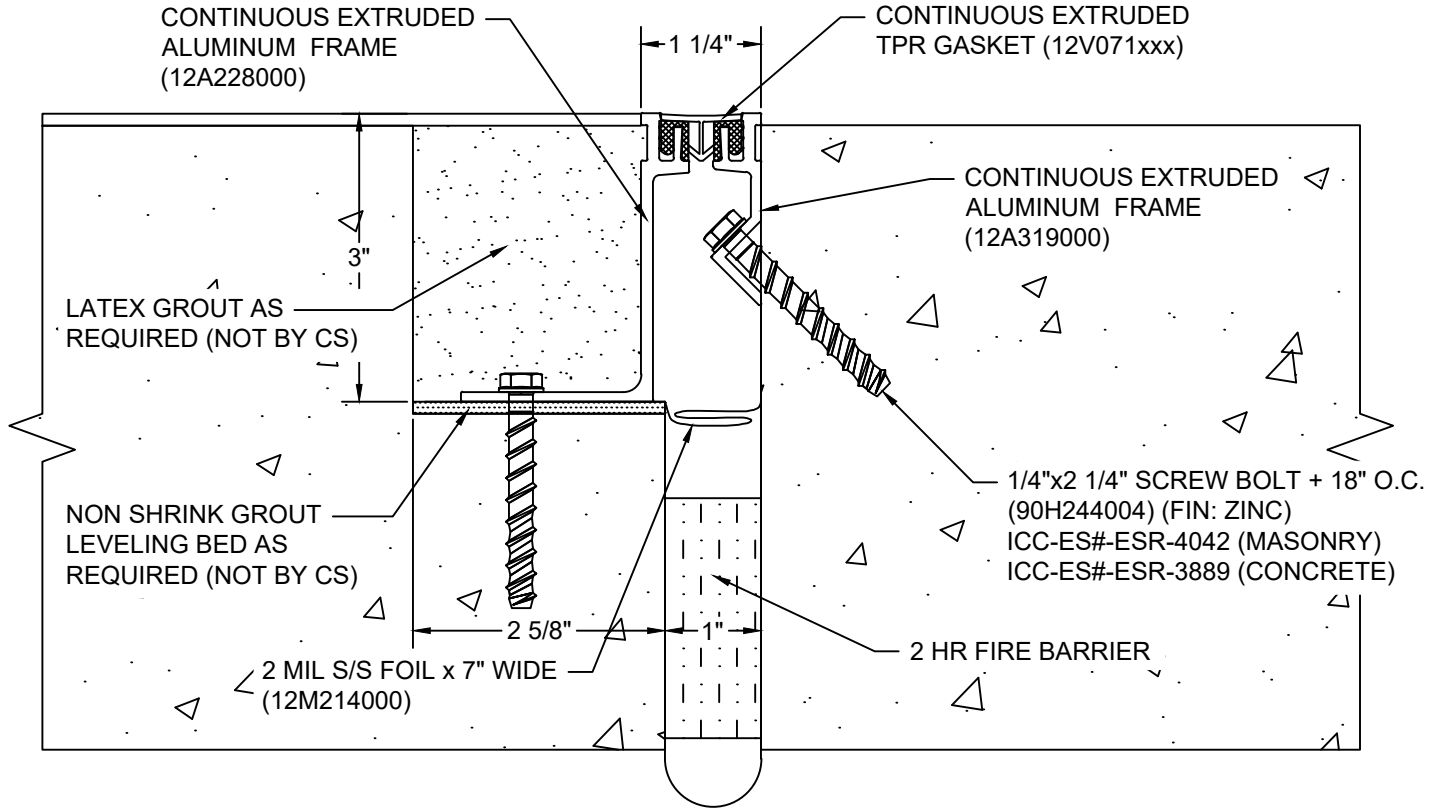

Model: GFT-100X3M W/ FB

CS Construction Specialties®
www.c-sgroup.com
6696 Route 405 Highway, Muncy, PA 17756
Phone: (800) 233-8493 / Fax: (570) 546-8022
895 Lakefront Promenade, Mississauga, Ontario L5E 2C2 Canada
Phone: (888) 895-8955 / Fax: (905) 274-6241

© Copyright 2018 Construction Specialties, Inc.

PROJECT:	SCALE: NTS
CUSTOMER:	DATE:
LOCATION:	JOB NO.:
DRAWN BY:	SHEET NO.: