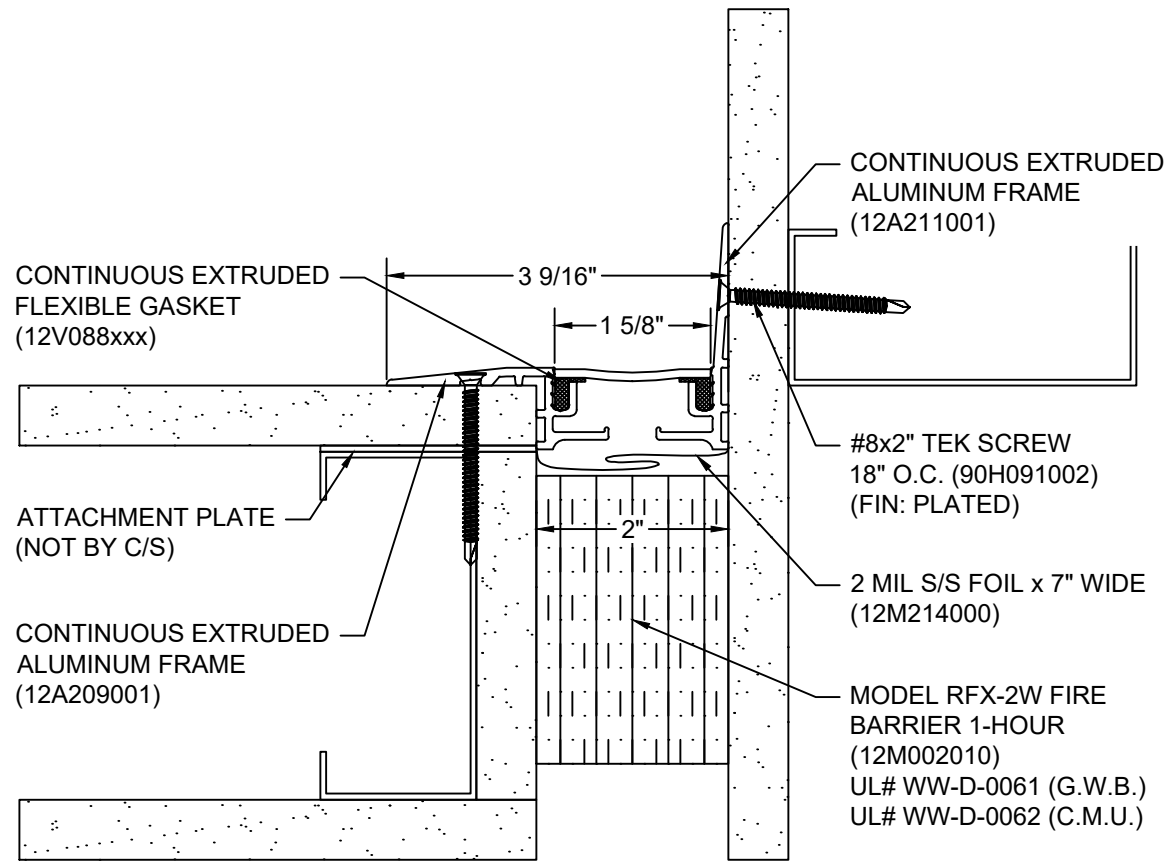

Model: GFSW-200WL W/ FB

Construction Specialties
www.c-sgroup.com
6696 Route 405 Highway, Muncy, PA 17756
Phone: (800) 233-8493 / Fax: (570) 546-8022
895 Lakefront Promenade, Mississauga, Ontario L5E 2C2 Canada
Phone: (888) 895-8955 / Fax: (905) 274-6241

© Copyright 2016 Construction Specialties, Inc.

PROJECT:	SCALE: NTS
CUSTOMER:	DATE:
LOCATION:	JOB NO.:
DRAWN BY:	SHEET NO.: