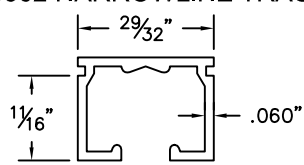

# TRADITIONAL CURTAIN WITHOUT MESH

6062 CUBICLE TRACK

NL6062 NARROWLINE TRACK

DRAWING BY: CDL

DATE: 10/5/2016

**CS**™ Cubicle Curtains