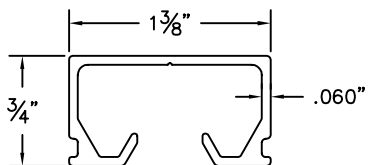

# TRADITIONAL CURTAIN WITHOUT MESH

6062 CUBICLE TRACK

NL6062 NARROWLINE TRACK

DRAWING BY: CDL

DATE: 10/5/2016

**CS**™ Cubicle Curtains