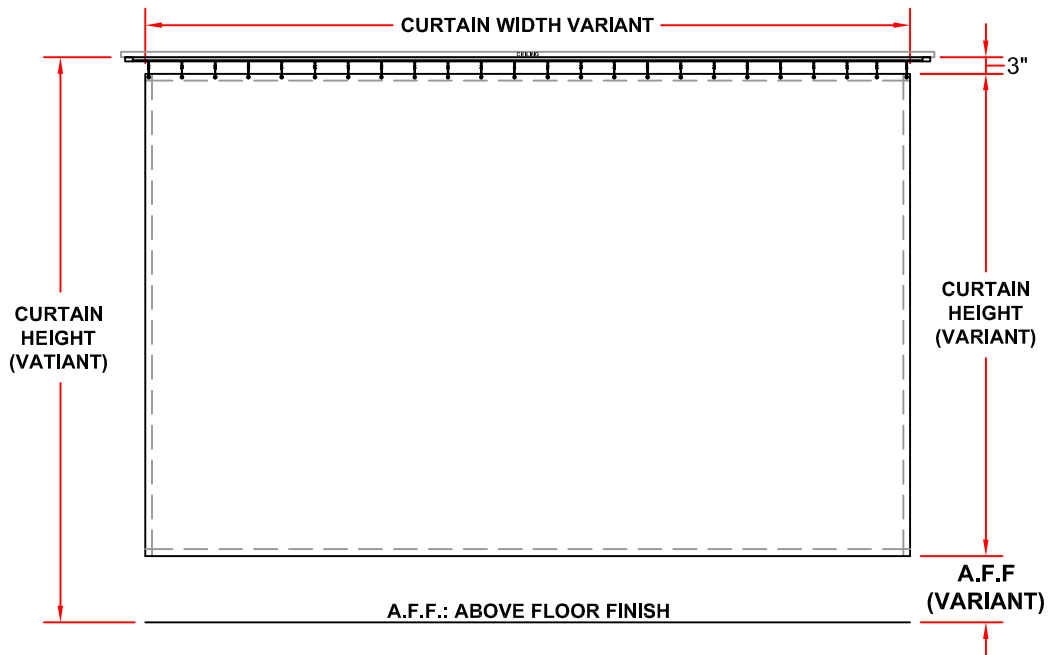

# TRADITIONAL CURTAIN WITHOUT MESH

6062 CUBICLE TRACK

NL6062 NARROWLINE TRACK

DRAWING BY: CDL

DATE: 10/5/2016

**CS**™ Cubicle Curtains