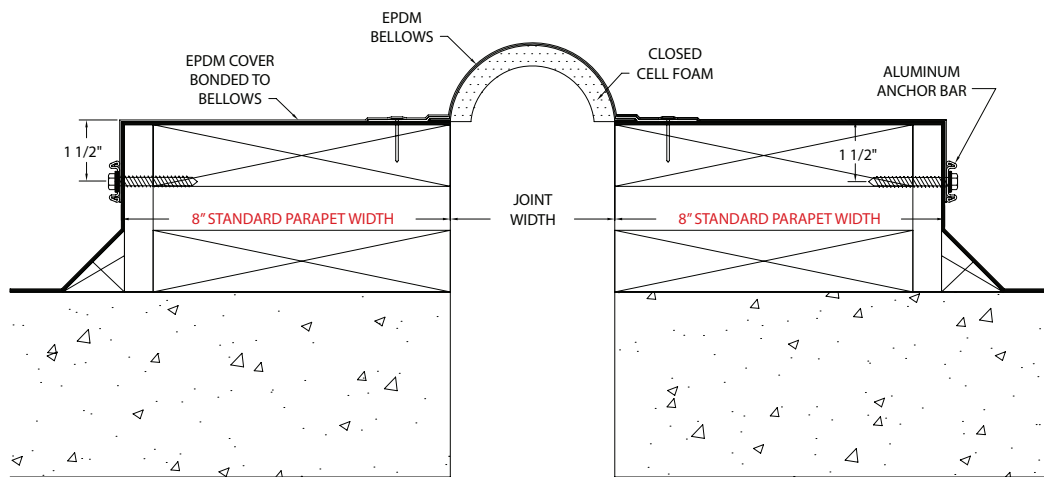

BRJ-WC & BRJW-WC Series

MODEL	JOINT WIDTH	MINIMUM OPENING	MAXIMUM OPENING	EXPOSED SURFACE	BLOCKOUT WIDTH	BLOCKOUT HEIGHT
BRJ-100WC	1.00" (25mm)	0.00" (0mm)	3.00" (76mm)	N/A	N/A	N/A
BRJ-200WC	2.00" (51mm)	0.00" (0mm)	3.00" (76mm)	N/A	N/A	N/A
BRJ-300WC	3.00" (76mm)	0.00" (0mm)	4.50" (114mm)	N/A	N/A	N/A
BRJ-400WC	4.00" (102mm)	0.00" (0mm)	6.00" (152mm)	N/A	N/A	N/A
BRJ-500WC	5.00" (127mm)	0.00" (0mm)	7.50" (191mm)	N/A	N/A	N/A
BRJ-600WC	6.00" (152mm)	0.00" (0mm)	9.00" (229mm)	N/A	N/A	N/A
BRJ-700WC	7.00" (178mm)	0.00" (0mm)	10.50" (267mm)	N/A	N/A<!-- <td-->N/A	
BRJ-800WC	8.00" (203mm)	0.00" (0mm)	12.00" (305mm)	N/A	N/A	N/A
BRJ-900WC	9.00" (229mm)	0.00" (0mm)	13.50" (343mm)	N/A	N/A	N/A
BRJ-1000WC	10.00" (254mm)	0.00" (0mm)	15.00" (381mm)	N/A	N/A	N/A
BRJ-1100WC	11.00" (279mm)	0.00" (0mm)	16.50" (419mm)	N/A	N/A	N/A
BRJ-1200WC	12.00" (305mm)	0.00" (0mm)	18.00" (457mm)	N/A	N/A	N/A
BRJ-1300WC	13.00" (330mm)	0.00" (0mm)	19.50" (495mm)	N/A	N/A	N/A
BRJ-1400WC	14.00" (356mm)	0.00" (0mm)	21.00" (533mm)	N/A	N/A	N/A
BRJ-1500WC	15.00" (381mm)	0.00" (0mm)	22.50" (572mm)	N/A	N/A	N/A
BRJ-1600WC	16.00" (406mm)	0.00" (0mm)	24.00" (610mm)	N/A	N/A	N/A

Contact factory for larger sizes.

BRJ-WC