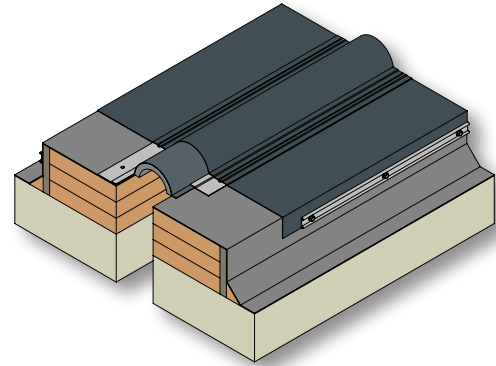

BRJ-WC & BRJW-WC Series

TECHNICAL DATA:

Flanges

- Galvanized Steel - 26 Gage

Membrane (*=Optional material – EPDM is standard)

- EPDM – 60 Mil, Black
- Neoprene* – 60 Mil, Black

Support Foam

- K Factor – 0.25 @ Ambient
- Thickness – Varies per Joint Size

PVC – Membrane Cover

- Thicknesses: 0.060" (1.52 mm)
- Width: 8" up to 75" (20.32 cm up to 1.91 m) *(Depending on flashing and welding to the membrane requirements.)*
- Colors: White, Grey; Grey ES; Sandstone and Sandstone ES
- Closed Cell Support Foam
 - Thickness varies from 0.375" 0.75" (9.53 mm to 19.1 mm) depending on bellows width.
- Nail Strip: Rigid PVC
 - Width: 1.375" (3.49 cm)
 - Factory fabricated transitions are available.

TPO – Membrane Cover

- Thicknesses: 0.060" (1.52 mm)
- Width: 16" up to 48" (40.64 cm up to 1.21 m) *(Depending on flashing and welding to the membrane requirements.)*
- Colors: White; Grey; Tan
- Closed Cell Support Foam
 - Thickness varies from 0.375" 0.75" (9.53 mm to 19.1 mm) depending on bellows width.
- Nail Strip: Neoprene coated nylon and galvanized steel
 - Width: 1.375" (3.49 cm)
 - Factory fabricated transitions are available.