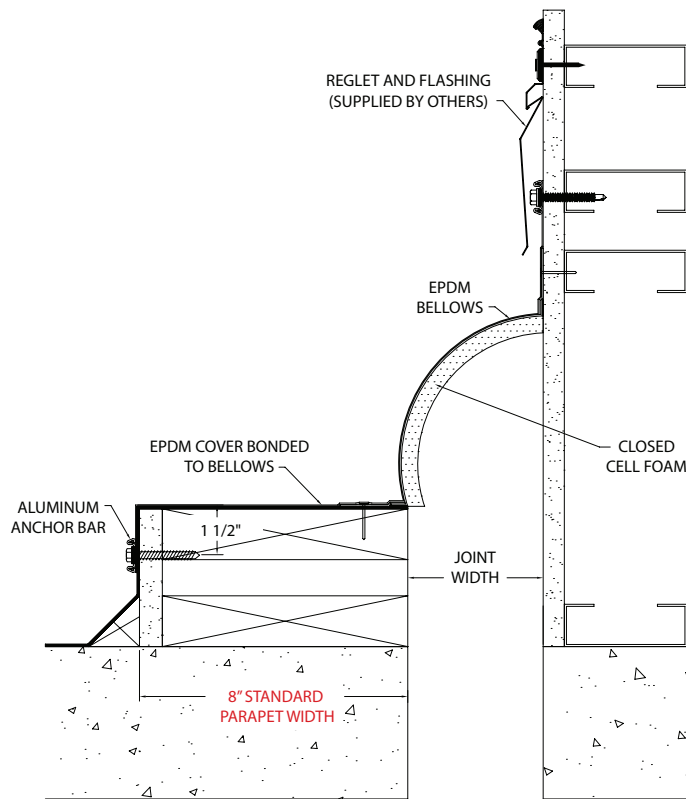

BRJ-WC & BRJW-WC Series

MODEL	JOINT WIDTH	MINIMUM OPENING	MAXIMUM OPENING	EXPOSED SURFACE	BLOCKOUT WIDTH	BLOCKOUT HEIGHT
BRJW-100WC	1.00" (25mm)	0.00" (0mm)	3.00" (76mm)	N/A	N/A	N/A
BRJW-200WC	2.00" (51mm)	0.00" (0mm)	3.00" (76mm)	N/A	N/A	N/A
BRJW-300WC	3.00" (76mm)	0.00" (0mm)	4.50" (114mm)	N/A	N/A	N/A
BRJW-400WC	4.00" (102mm)	0.00" (0mm)	6.00" (152mm)	N/A	N/A	N/A
BRJW-500WC	5.00" (127mm)	0.00" (0mm)	7.50" (191mm)	N/A	N/A	N/A
BRJW-600WC	6.00" (152mm)	0.00" (0mm)	9.00" (229mm)	N/A	N/A	N/A
BRJW-700WC	7.00" (178mm)	0.00" (0mm)	10.50" (267mm)	N/A	N/A	N/A
BRJW-800WC	8.00" (203mm)	0.00" (0mm)	12.00" (305mm)	N/A	N/A	N/A
BRJW-900WC	9.00" (229mm)	0.00" (0mm)	13.50" (343mm)	N/A	N/A	N/A
BRJW-1000WC	10.00" (254mm)	0.00" (0mm)	15.00" (381mm)	N/A	N/A	N/A
BRJW-1100WC	11.00" (279mm)	0.00" (0mm)	16.50" (419mm)	N/A	N/A	N/A
BRJW-1200WC	12.00" (305mm)	0.00" (0mm)	18.00" (457mm)	N/A	N/A<!-- </tr--> <tr> <td>BRJW-1300WC</td> <td>13.00" (330mm)</td> <td>0.00" (0mm)</td> <td>19.50" (495mm)</td> <td>N/A</td> <td>N/A</td> <td>N/A</td> </tr> <tr> <td>BRJW-1400WC</td> <td>14.00" (356mm)</td> <td>0.00" (0mm)</td> <td>21.00" (533mm)</td> <td>N/A</td> <td>N/A</td> <td>N/A</td> </tr> <tr> <td>BRJW-1500WC</td> <td>15.00" (381mm)</td> <td>0.00" (0mm)</td> <td>22.50" (572mm)</td> <td>N/A</td> <td>N/A</td> <td>N/A</td> </tr> <tr> <td>BRJW-1600WC</td> <td>16.00" (406mm)</td> <td>0.00" (0mm)</td> <td>24.00" (610mm)</td> <td>N/A</td> <td>N/A</td> <td>N/A</td> </tr>	
BRJW-1300WC	13.00" (330mm)	0.00" (0mm)	19.50" (495mm)	N/A	N/A	N/A
BRJW-1400WC	14.00" (356mm)	0.00" (0mm)	21.00" (533mm)	N/A	N/A	N/A
BRJW-1500WC	15.00" (381mm)	0.00" (0mm)	22.50" (572mm)	N/A	N/A	N/A
BRJW-1600WC	16.00" (406mm)	0.00" (0mm)	24.00" (610mm)	N/A	N/A	N/A

Contact factory for larger sizes.

BRJW-WC